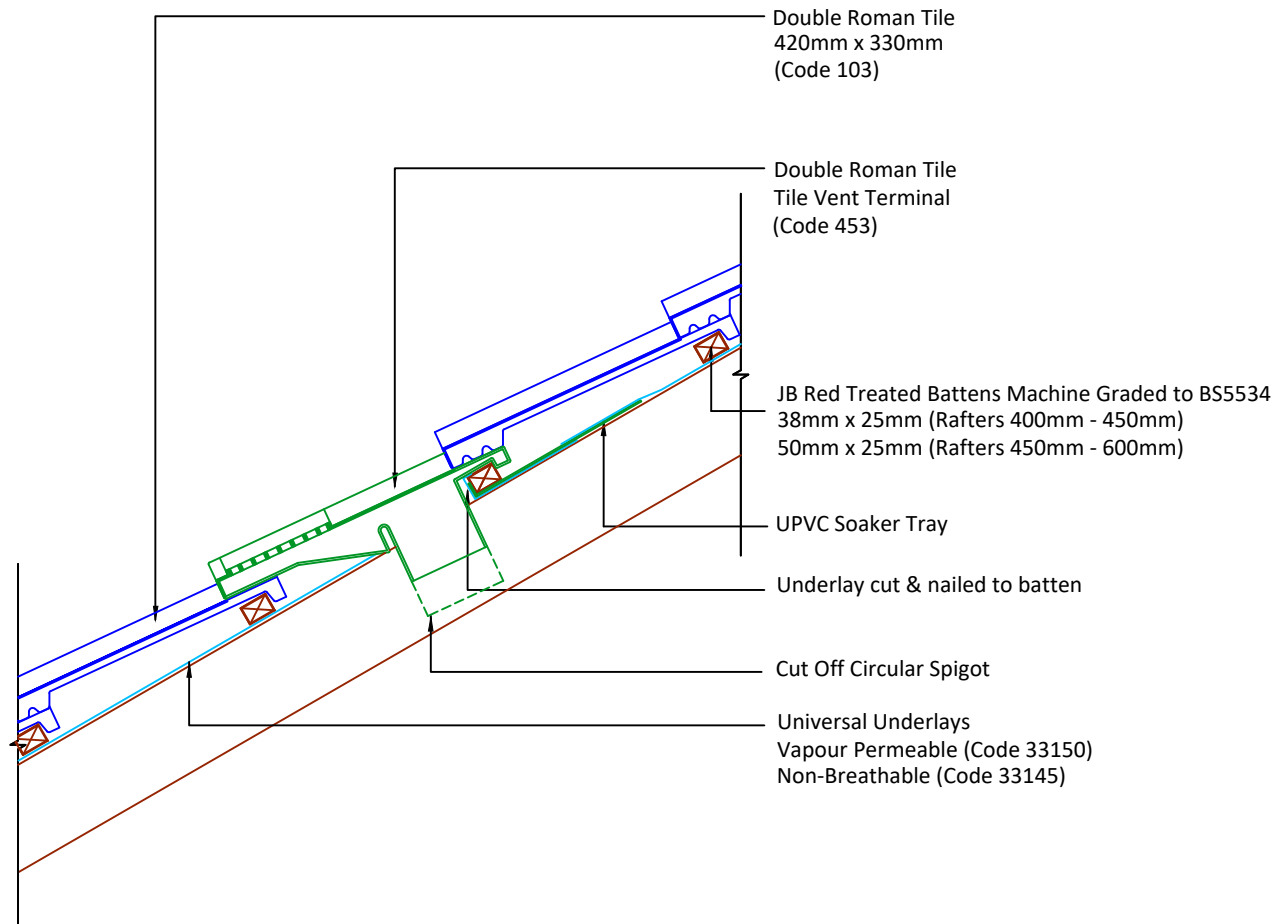

▲ Tilefix    ▲ Specrite  
▲ Estimator    ▲ BIM

Visit [marley.co.uk/technical-services](http://marley.co.uk/technical-services) for a full suite of online tools to help with your roof design, specification and fixing.

Feel free to talk to our experts at any time on 01283 722588.

Associated products & fixings  
Double Roman Aluminium Nail Pack  
Code 30351 (500g)

Double Roman SoloFix Tile Clips  
Code 30443 (100 Pack)  
Code 30433 (500 Pack)

DRAWING NUMBER  
84210330

DRAWING REVISION  
A

DRAWING TITLE

Roof Slope Ventilator Contour Vent - Cold Roof

SCALE

1:10

Double  
Roman