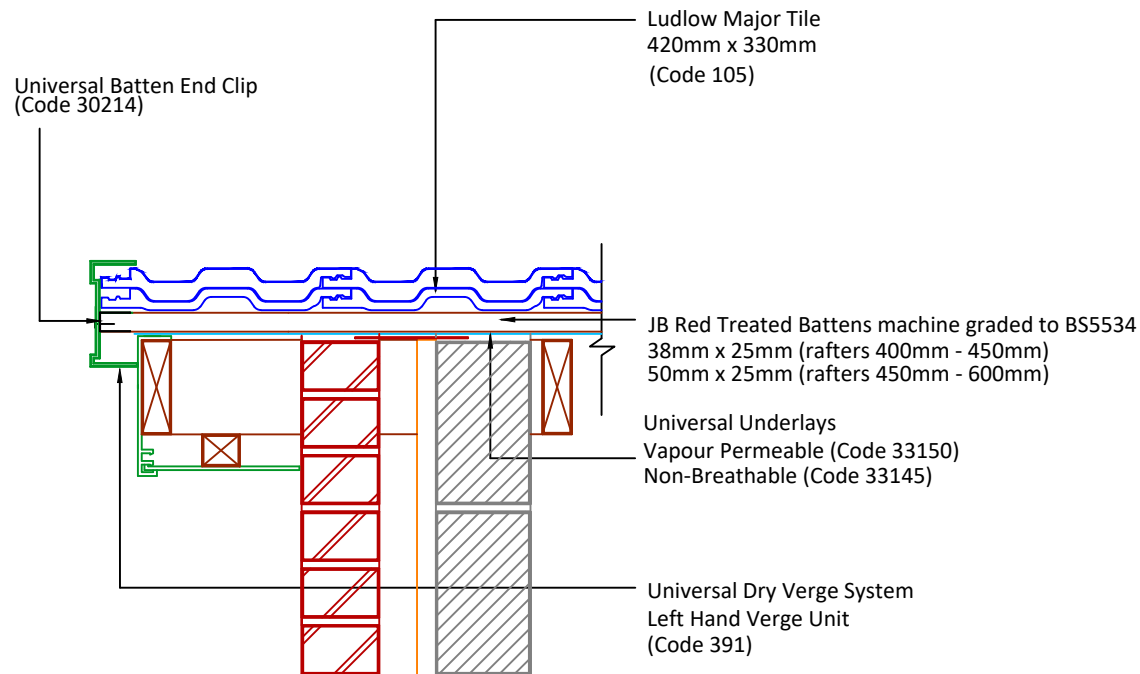

Associated products & fixings

Ludlow Major Aluminium Nail Pack
Code 30371 (500g)

Ludlow Major SoloFix Tile Clips
Code 30440 (100 Pack)
Code 30430 (500 Pack)

Universdal Batten End Clips
Code 30214 (56 Pack)

Universal Dry Verge Starter Kit
Code 53931

DRAWING NUMBER
41110500

DRAWING REVISION
B

DRAWING TITLE

Universal Dry Verge to Bargeboard LH

SCALE

1:10

Ludlow
Major