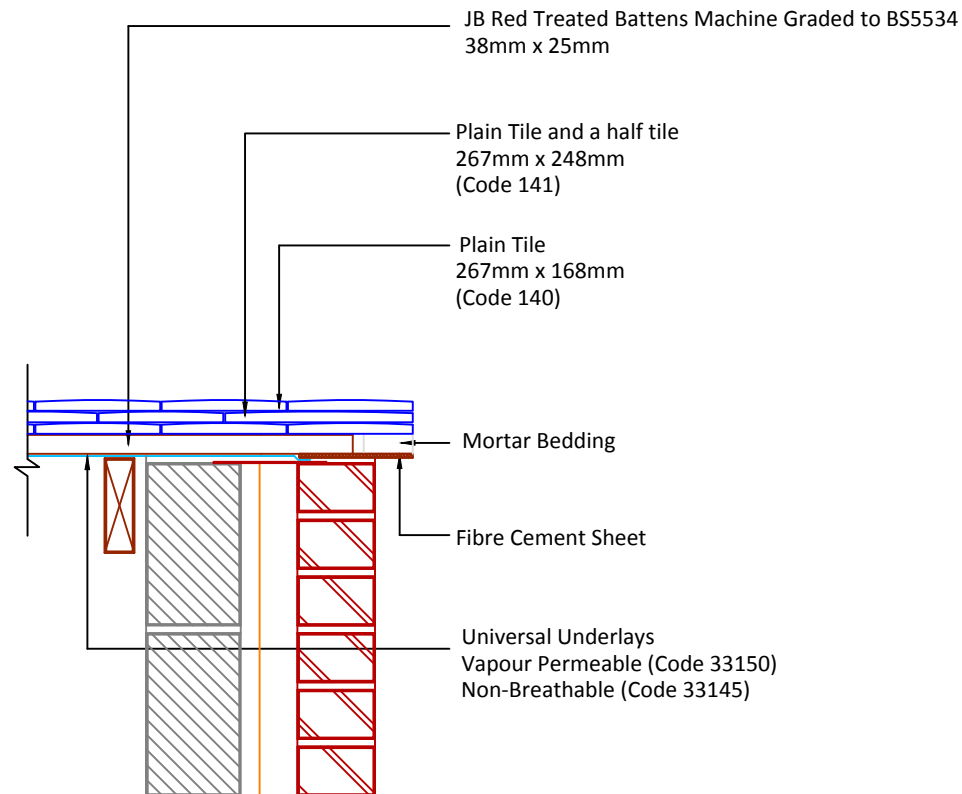

▲ Tilefix

▲ Specrite

▲ Estimator

▲ BIM

Visit marley.co.uk/technical-services for a full suite of online tools to help with your roof design, specification and fixing.

Feel free to talk to our experts at any time on 01283 722588.

Associated products & fixings

Plain Aluminium Nail Pack
Code 30348 (500g)

DRAWING NUMBER

44614000

DRAWING REVISION

A

DRAWING TITLE

Mortar Bedded Verge with Bedded Fibre Cement Undercloak - RH

SCALE

1:10

Plain