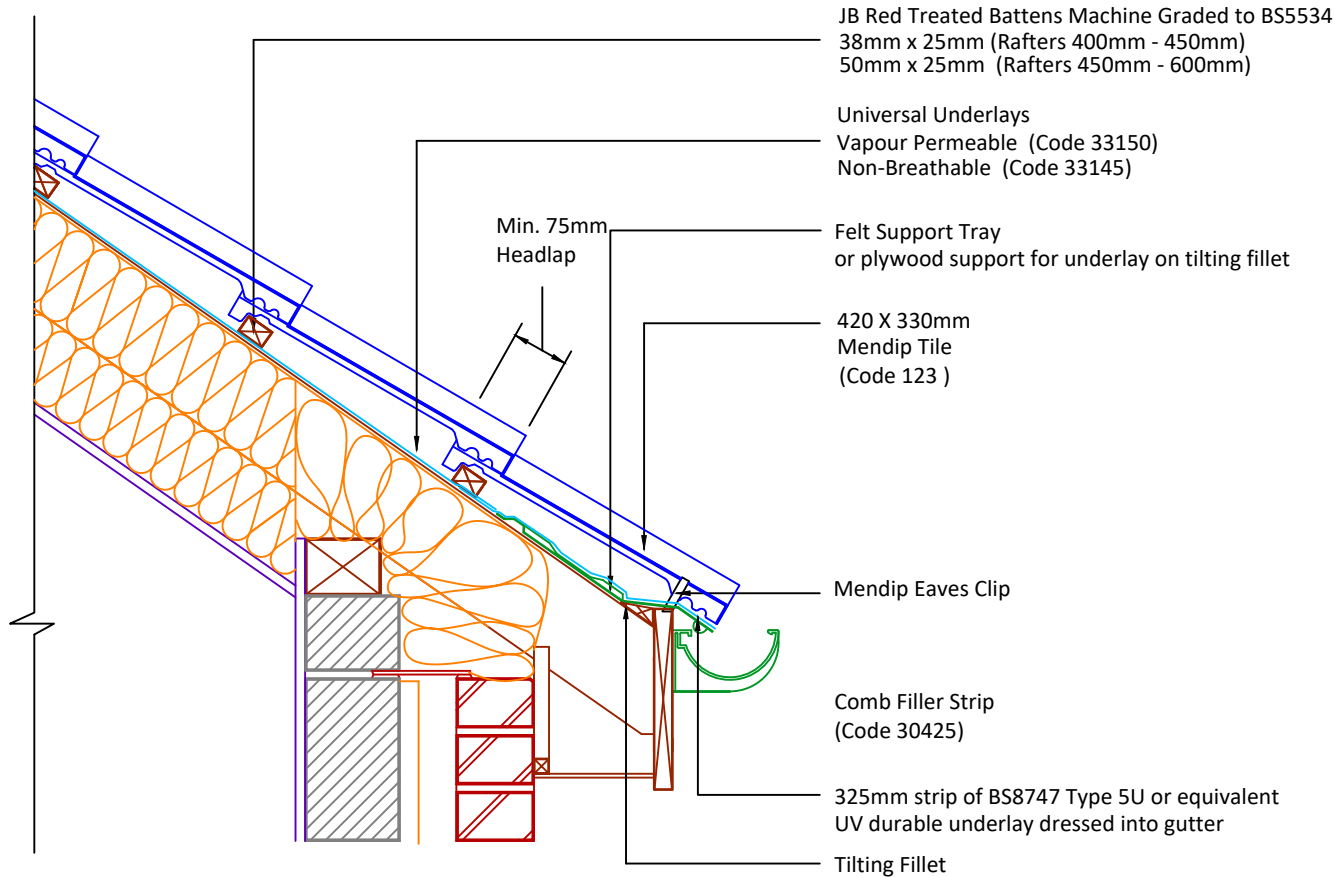

Tilefix Specrite
Estimator BIM

Visit marley.co.uk/technical-services for a full suite of online tools to help with your roof design, specification and fixing.

Feel free to talk to our experts at any time on 01283 722588.

Associated products & fixings

Mendip Aluminium Nail Pack
Code 30352 (500g)

Mendip SoloFix Tile Clips
Code 30442 (100 Pack)
Code 30432 (500 Pack)

Mendip Eave Clip & Nail
Packs
Code 30276 (100 No)

Continuous Rafter Roll (2x6
metre)
(Available for purchase
separately)
Code 46323

DRAWING NUMBER
36612335

DRAWING REVISION
A

DRAWING TITLE

Unventilated Eaves - Warm Roof

SCALE

1:10

Mendip