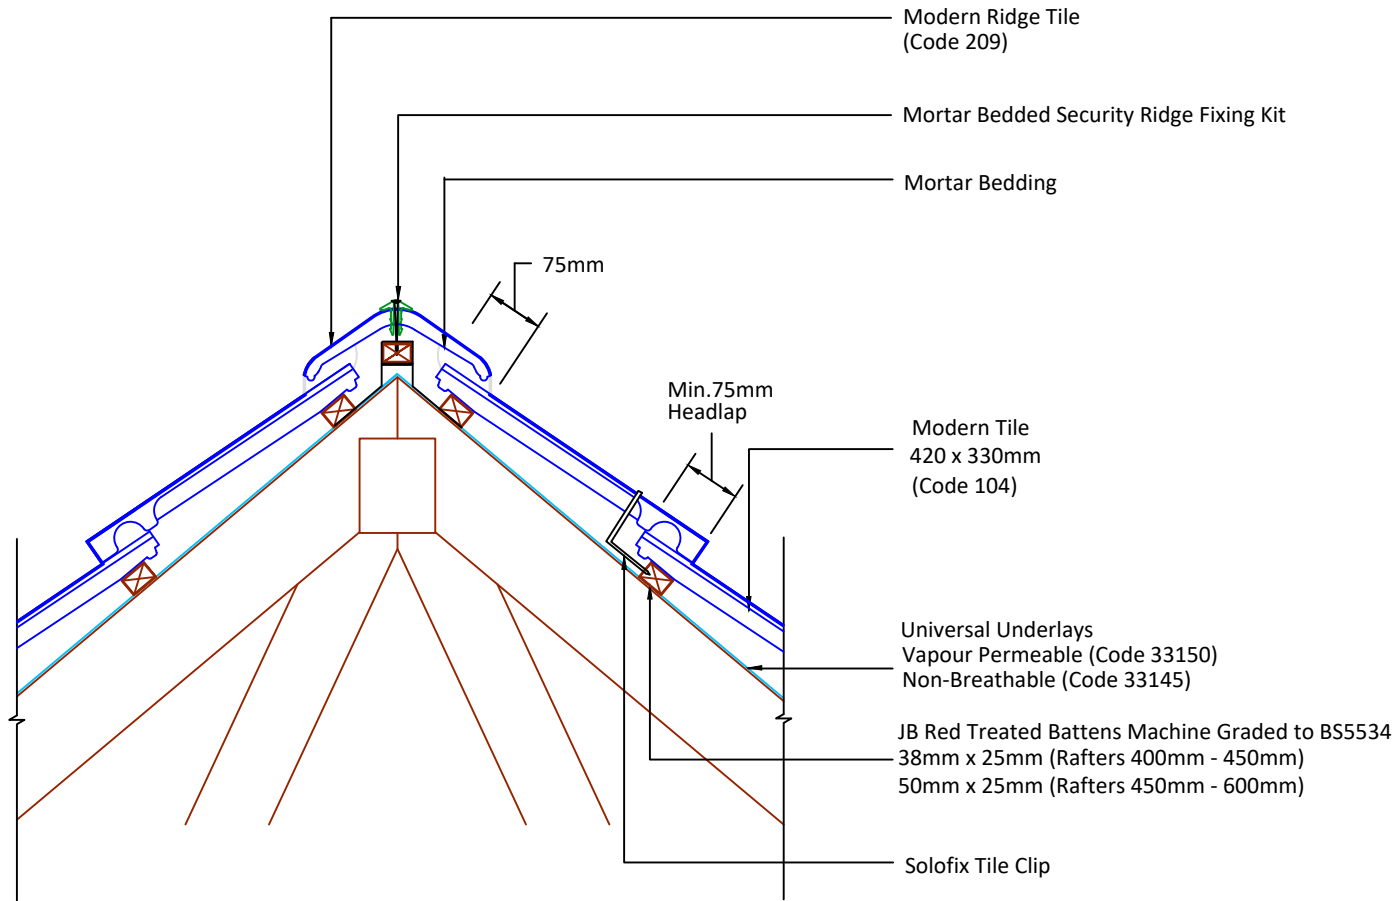

Feel free to talk to our experts at any time on  
01283 722588.

Associated products & fixings  
Modern Aluminium Nail Pack  
Code 30350 (500g)

Modern SoloFix Tile Clips  
Code 30440 (100 Pack)  
Code 30430 (500 Pack)

Mortar Bedded Security Ridge Kit  
Code 54366

DRAWING NUMBER  
74110440

DRAWING REVISION  
B

DRAWING TITLE

Mortar Bedded Ridge - Modern

SCALE

1:10

Modern