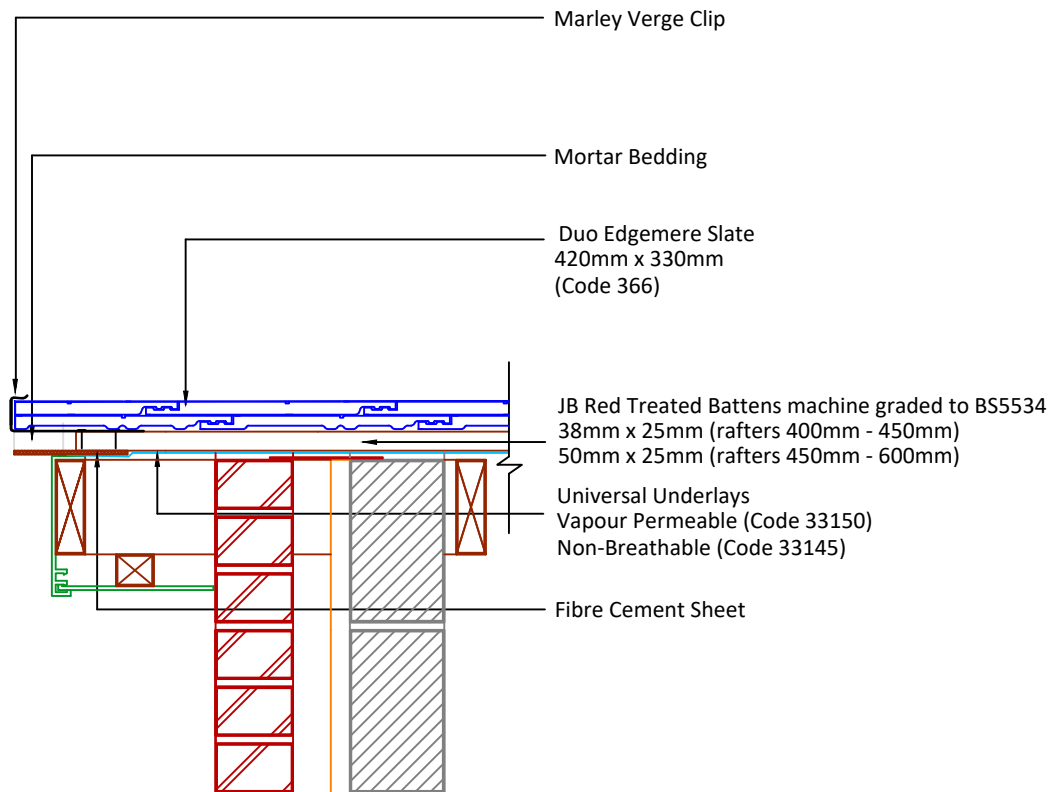

Tilefix

Specrite

Estimator

BIM

Visit marley.co.uk/technical-services for a full suite of online tools to help with your roof design, specification and fixing.

Feel free to talk to our experts at any time on 01283 722588.

Associated products & fixings

Duo Edgemere Aluminium Nail Pack
Code 30398 (500g Pack)

Duo Edgemere SoloFix Tile Clips
Code 30441 (100 Pack)
Code 30431 (500 Pack)

Duo Edgemere RH Verge Clip & Nail Pack
Code 30263 (50 Pack)

Duo Edgemere LH Verge Clip & Nail Pack
Code 30263 (50 Pack)

DRAWING NUMBER
45536600

DRAWING REVISION
A

DRAWING TITLE

Mortar Bedded Verge with Nailed Fibre Cement Undercloak LH

SCALE

1:10

Duo-Edgemere