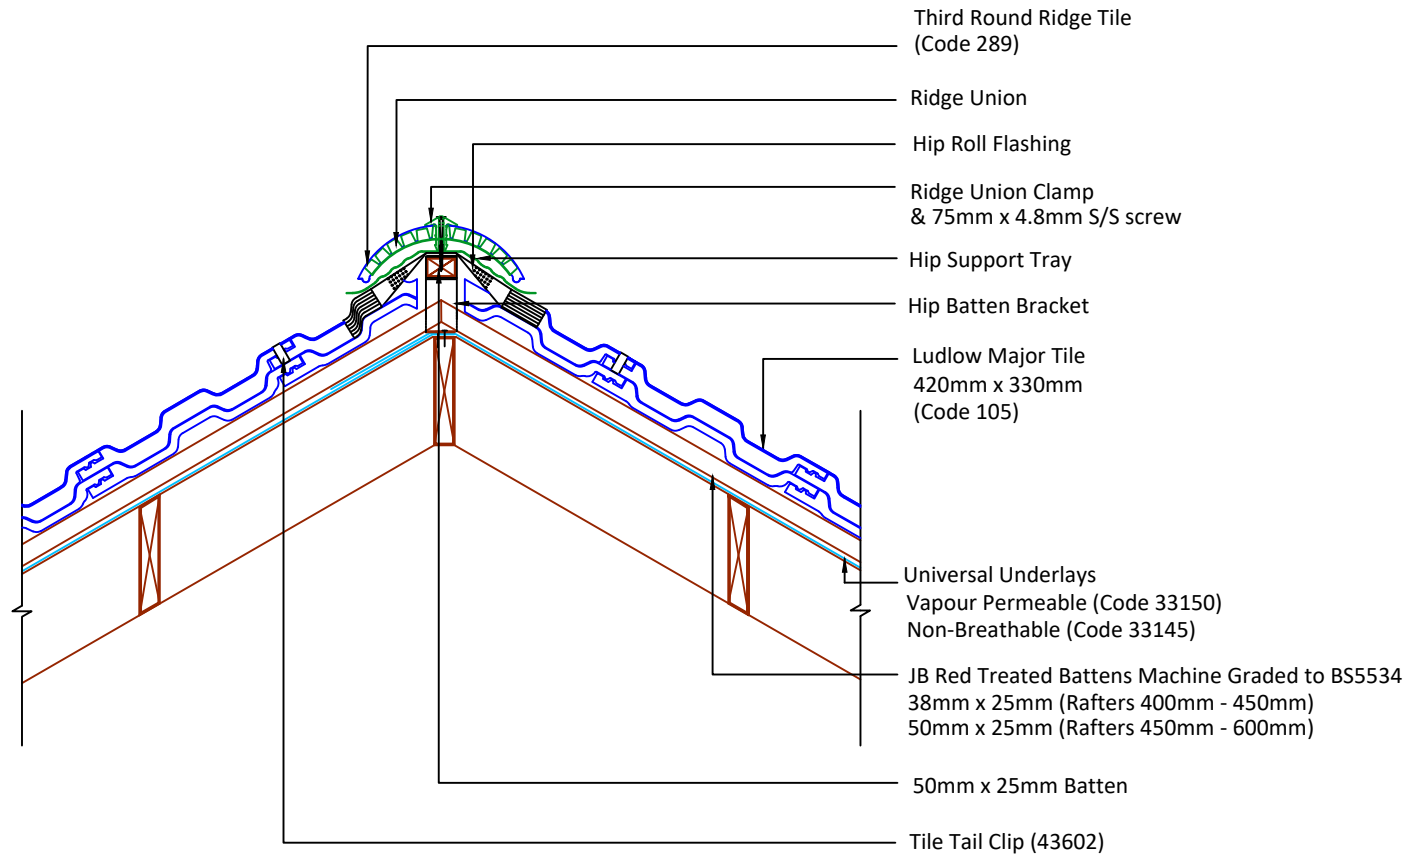

Tilefix Specrite
Estimator BIM

Visit marley.co.uk/technical-services for a full suite of online tools to help with your roof design, specification and fixing.

Feel free to talk to our experts at any time on 01283 722588.

Associated products & fixings

Ludlow Major Aluminium Nail Pack
Code 30371 (500g)

Ludlow Major SoloFix Tile Clips
Code 30440 (100 Pack)
Code 30430 (500 Pack)

Tile Head Clips
Code 43602 (20 Pack)

Tile Tail Clips
Code 43604 (20 Pack)

DRAWING NUMBER
51110500

DRAWING REVISION
B

DRAWING TITLE

HipFast Dry Hip - Third Round

SCALE

1:10

Ludlow Major