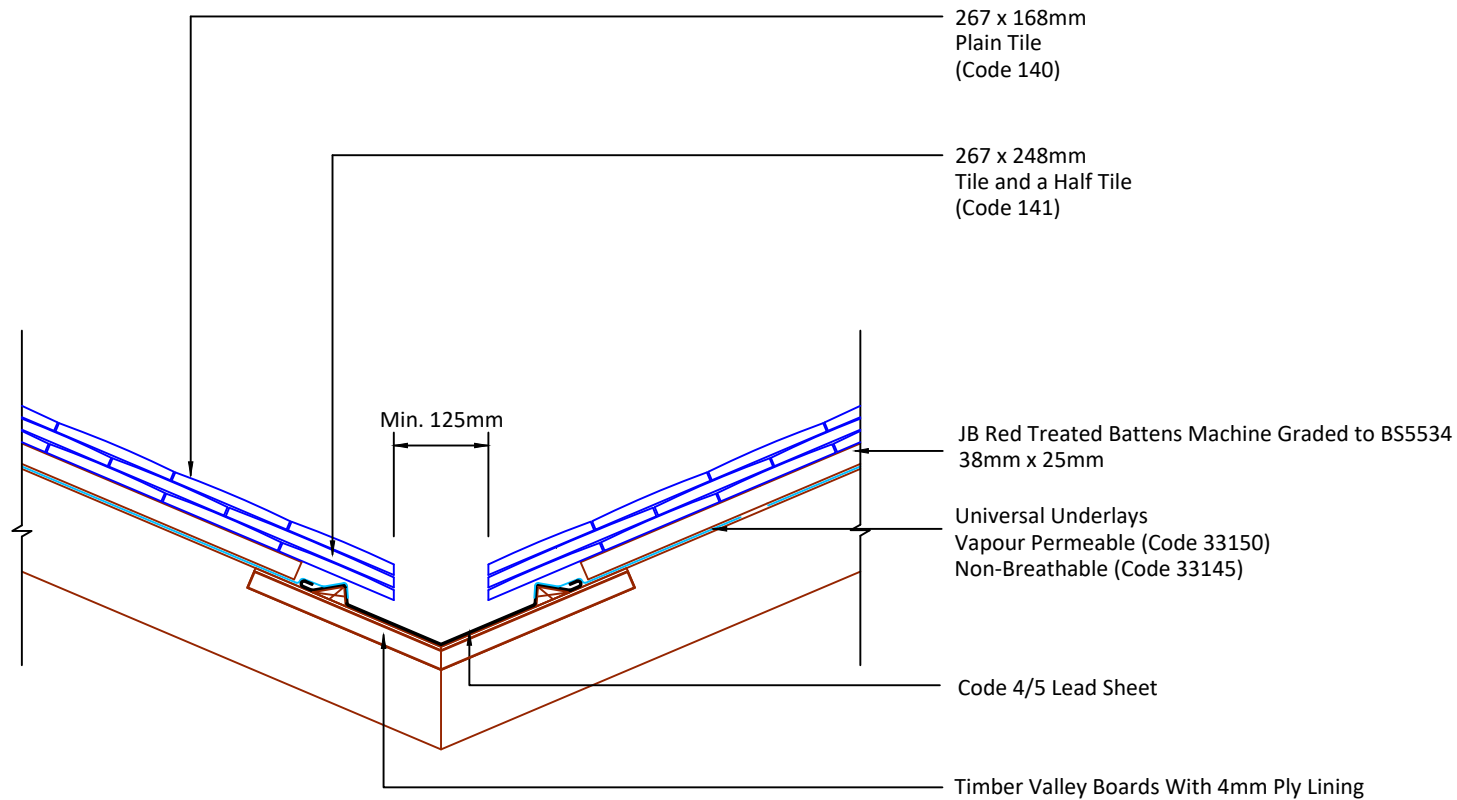

▲ Tilefix ▲ Specrite

▲ Estimator ▲ BIM

Visit marley.co.uk/technical-services for a full suite of online tools to help with your roof design, specification and fixing.

Feel free to talk to our experts at any time on 01283 722588.

Associated products & fixings

Plain Aluminium Nail Pack
Code 30348 (500g)

DRAWING NUMBER

61514000

DRAWING REVISION

A

DRAWING TITLE

Lead Valley

SCALE

1:10

Plain