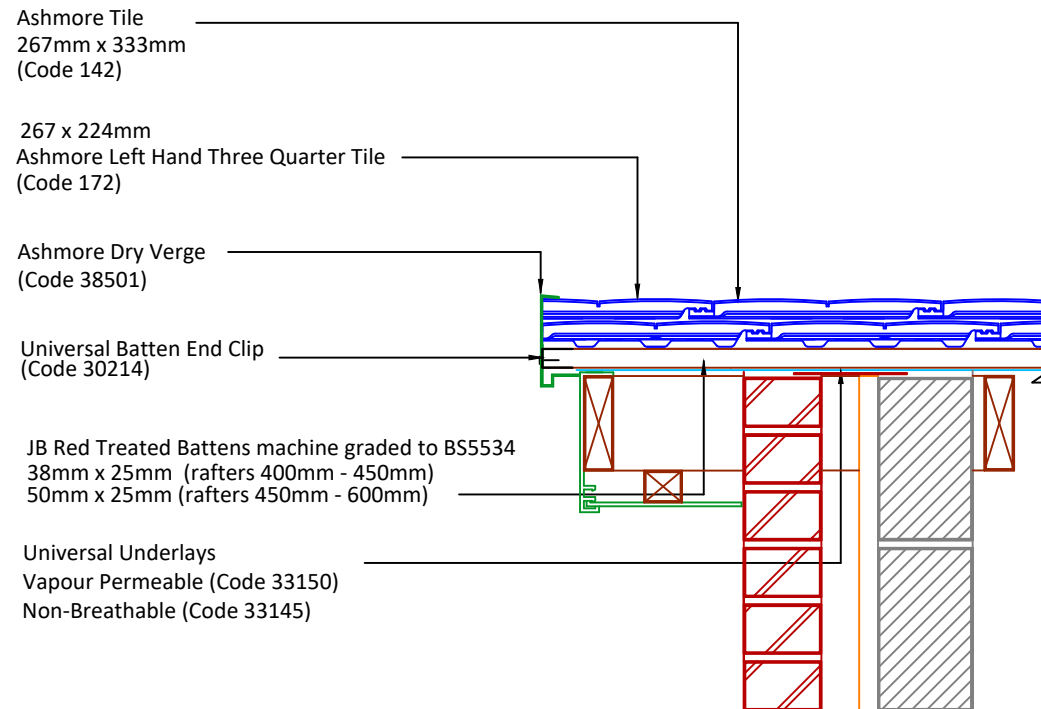

Feel free to talk to our experts at any time on 01283 722588.

Associated products & fixings

Ashmore Solo Clip  
Code 30141 (250 Pack)

Universal Batten End Clips  
Code 30214 (56 Pack)

Ashmore Dry Verge Starter Kit  
Code 39901

DRAWING NUMBER

40314200

DRAWING REVISION

B

DRAWING TITLE

Ashmore Dry Verge to Bargeboard - LH

SCALE

1:10