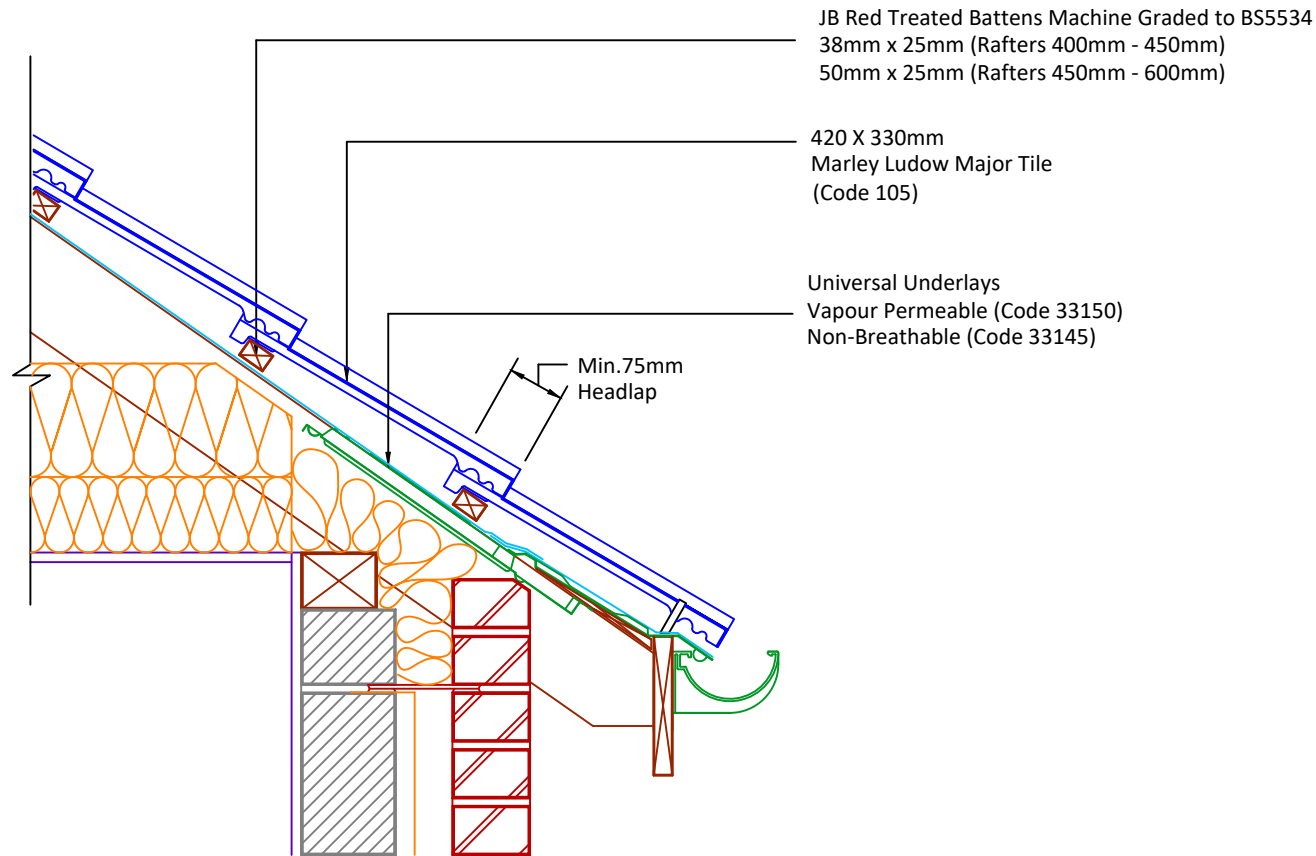

Tilefix Specrite
Estimator BIM

Visit marley.co.uk/technical-services
for a full suite of online tools to help with your
roof design, specification and fixing.

Feel free to talk to our experts at any time on
01283 722588.

Associated products & fixings

Ludlow Major Aluminium Nail
Pack
Code 30371 (500g)

Ludlow Major SoloFix Tile Clips
Code 30440 (100 Pack)
Code 30430 (500 Pack)

Ludlow Major Eave Clip &
Nail Packs
Code 30277 (100 No)

Continuous Rafter Roll (2x6
metre)
(Available for purchase
separately)
Code 46323

DRAWING NUMBER
35910535

DRAWING REVISION
A

DRAWING TITLE

10mm Open Ventilated Eaves

SCALE

1:10

Ludlow
Major