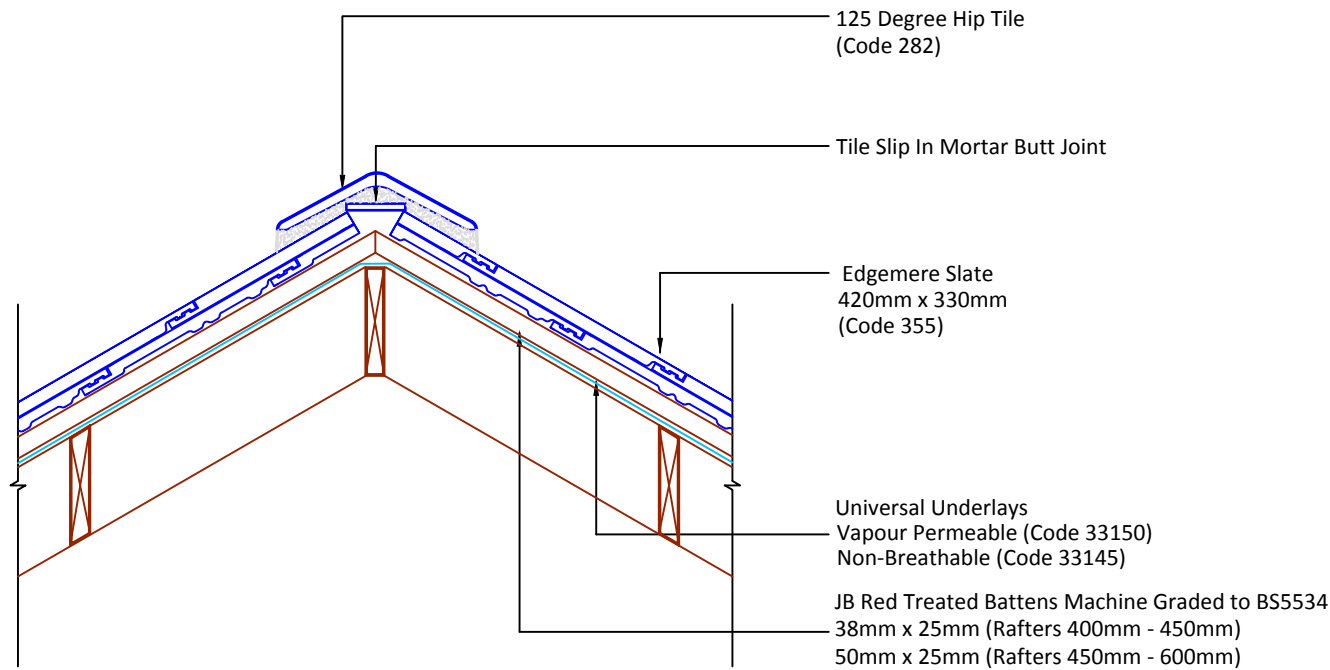

▲ Tilefix ▲ Specrite

▲ Estimator ▲ BIM

Visit marley.co.uk/technical-services for a full suite of online tools to help with your roof design, specification and fixing.

Feel free to talk to our experts at any time on 01283 722588.

Associated products & fixings
Edgemere Aluminium Nail Pack
Code 30398 (500g)

Edgemere SoloFix Tile Clips
Code 30441 (100 Pack)
Code 30431 (500 Pack)

DRAWING NUMBER
55835500

DRAWING REVISION
A

DRAWING TITLE

Mortar Bedded Hip - 125° Angle

SCALE

1:10

Edgemere