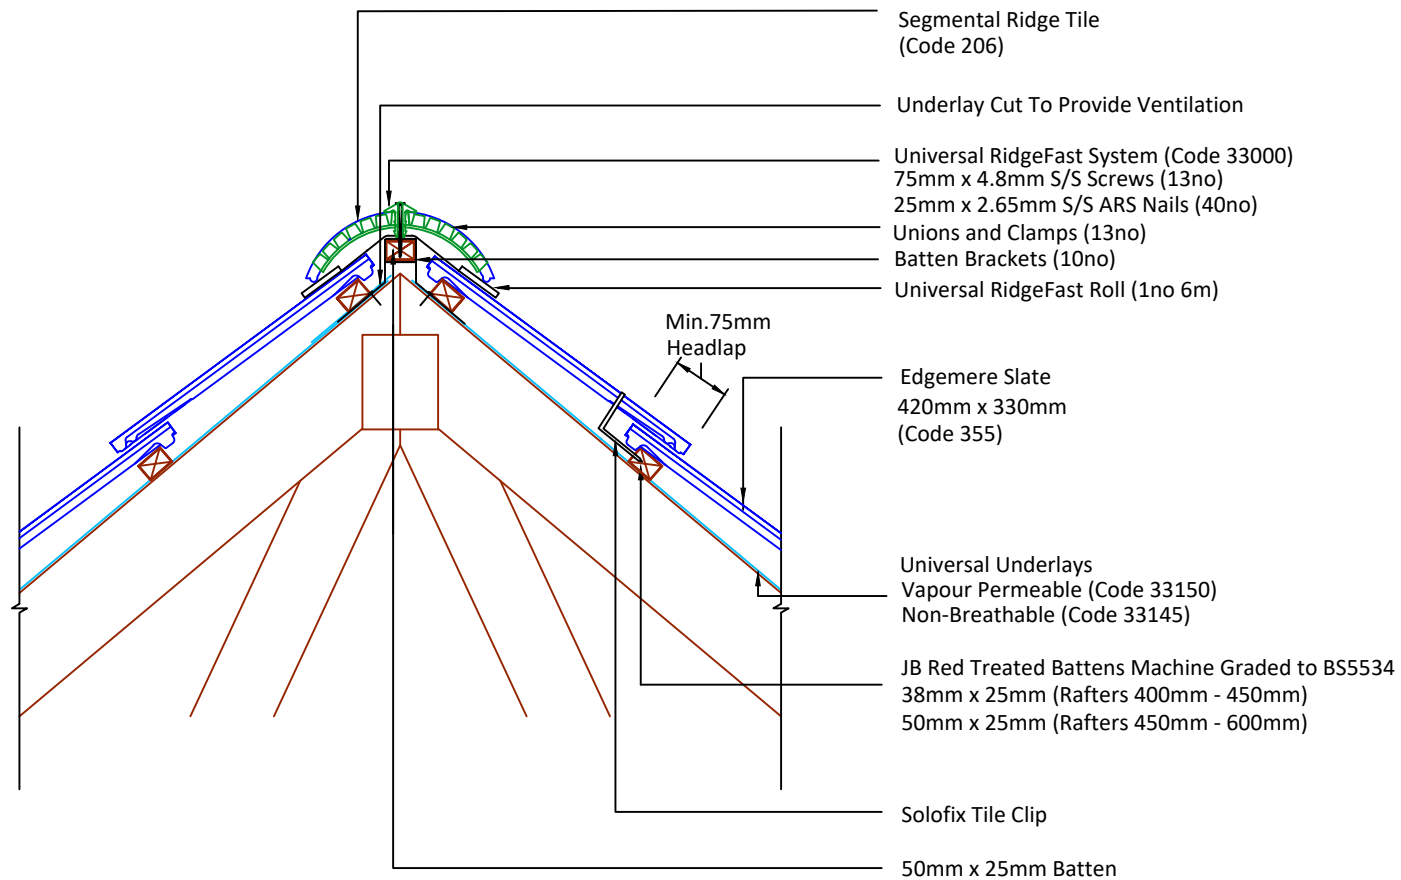

Associated products & fixings

Edgemere Aluminium Nail Pack  
Code 30398 (500g)

Edgemere Solofix Tile Clips  
Code 30441 (100 Pack)  
Code 30431 (500 Pack)

DRAWING NUMBER  
79035540

DRAWING REVISION  
B

DRAWING TITLE

RidgeFast Dry Ventilated Ridge - Segmental

SCALE

1:10

Edgemere