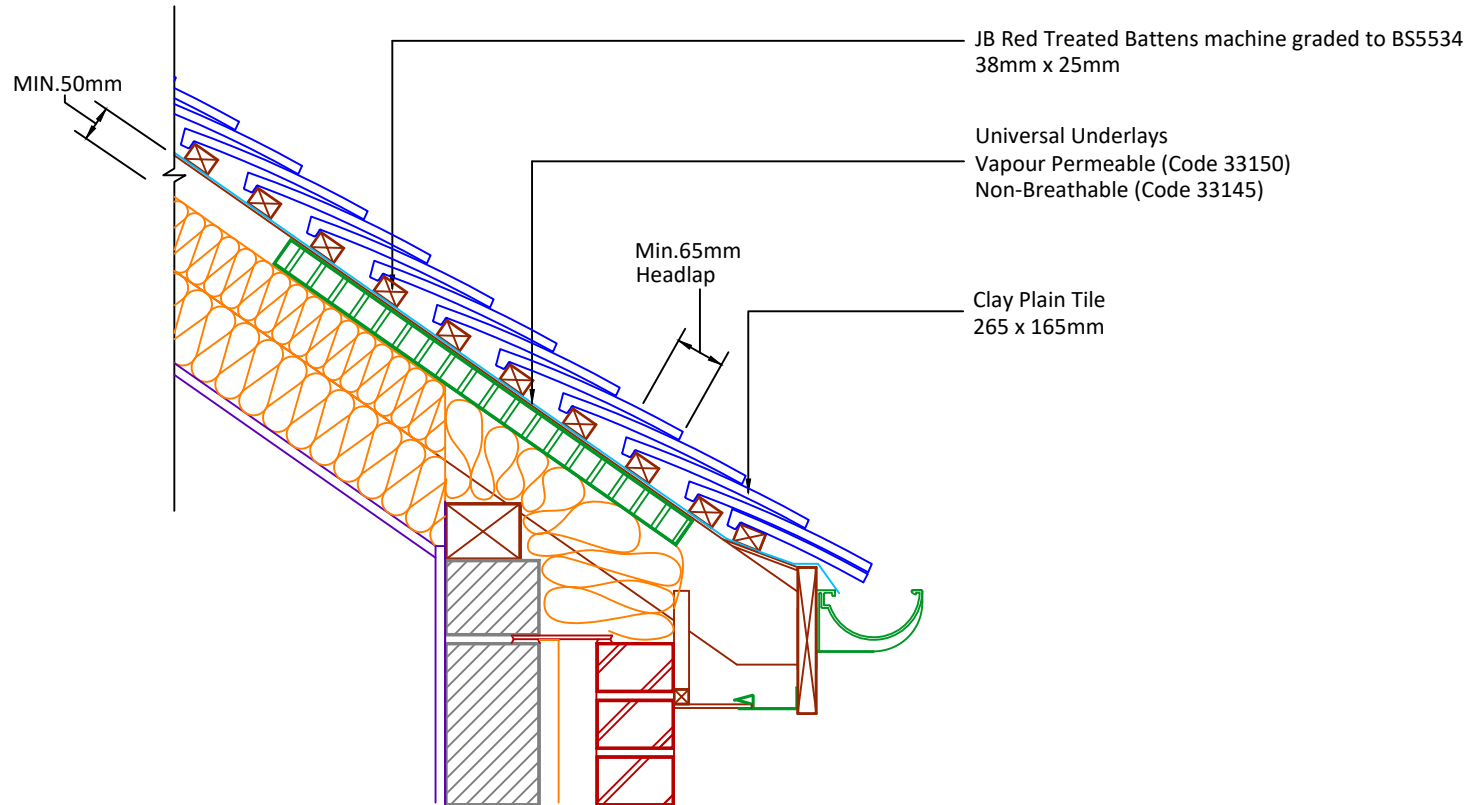

Feel free to talk to our experts at any time on  
01283 722588.

Associated products & fixings

Plain Aluminium Nail Pack  
Code 30348 (500g)

Continuous Rafter Roll (2x6 metre)  
(Available for purchase separately)  
Code 46323

DRAWING NUMBER  
357CPT35

DRAWING REVISION  
A

DRAWING TITLE

Soffit Ventilated Eaves 25mm - Warm Roof

SCALE

1:10

Clay Plain