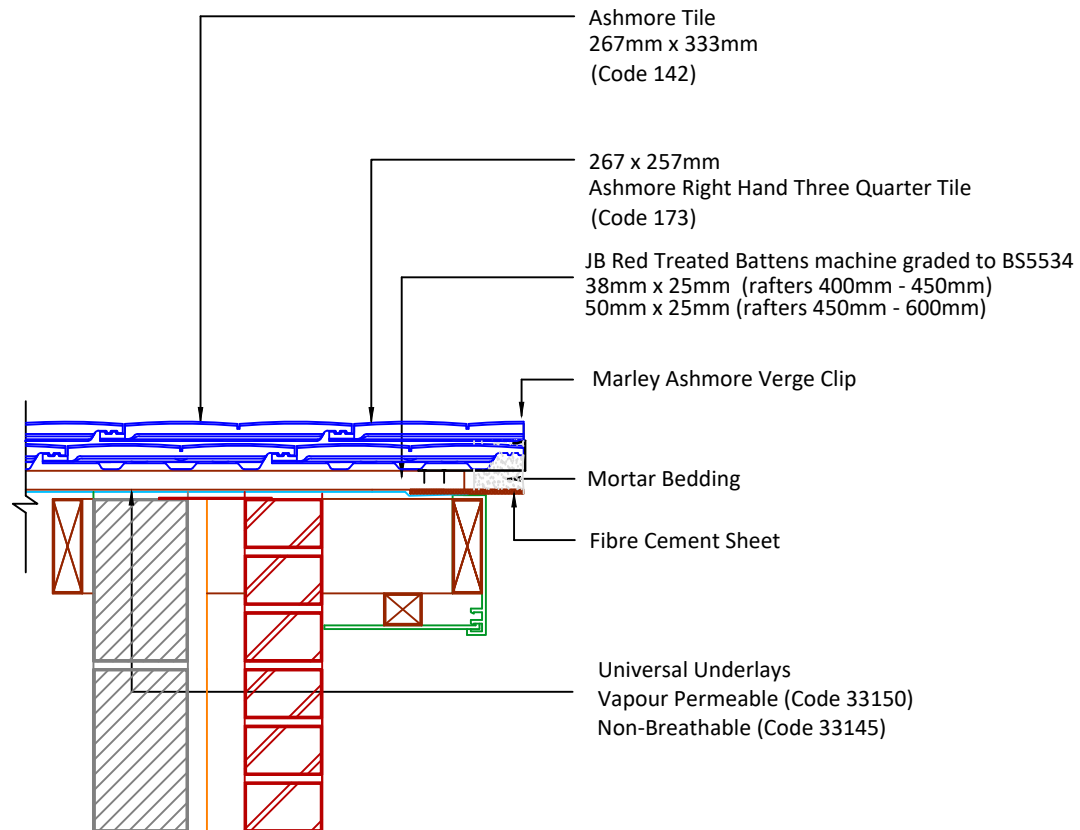

▲ Tilefix ▲ Specrite
▲ Estimator ▲ BIM

Visit marley.co.uk/technical-services for a full suite of online tools to help with your roof design, specification and fixing.

Feel free to talk to our experts at any time on 01283 722588.

Associated products & fixings

Ashmore Aluminium Nail Pack
Code 30398 (500g)

Ashmore Stainless Steel Tile Clip
Code 30130 (100 Pack)

Ashmore RH Verge Clip & Nail Pack
Code 30263 (50 Pack)

Ashmore LH Verge Clip & Nail Pack
Code 30263 (50 Pack)

DRAWING NUMBER
45614200

DRAWING REVISION
A

DRAWING TITLE

Mortar Bedded Verge with Nailed Fibre Cement Undercloak RH

SCALE

1:10

Ashmore