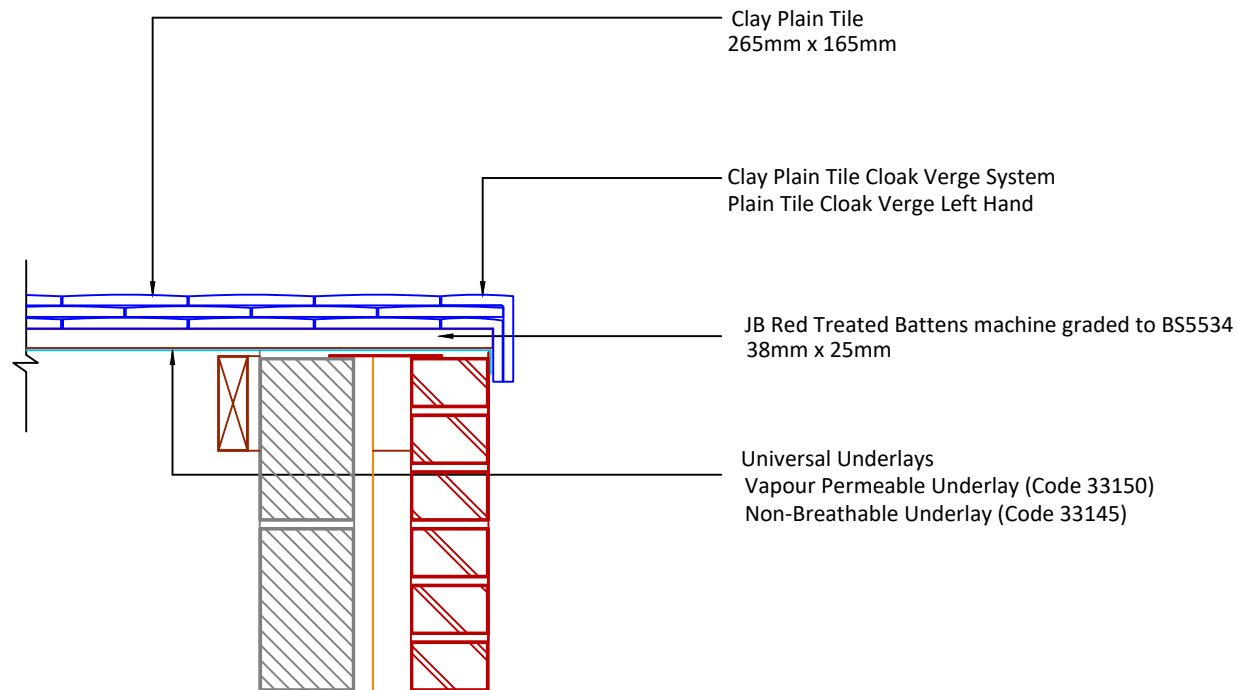

Associated products & fixings

DRAWING NUMBER

436CPT00

DRAWING REVISION

A

DRAWING TITLE

Cloak Verge to Brickwork RH

SCALE