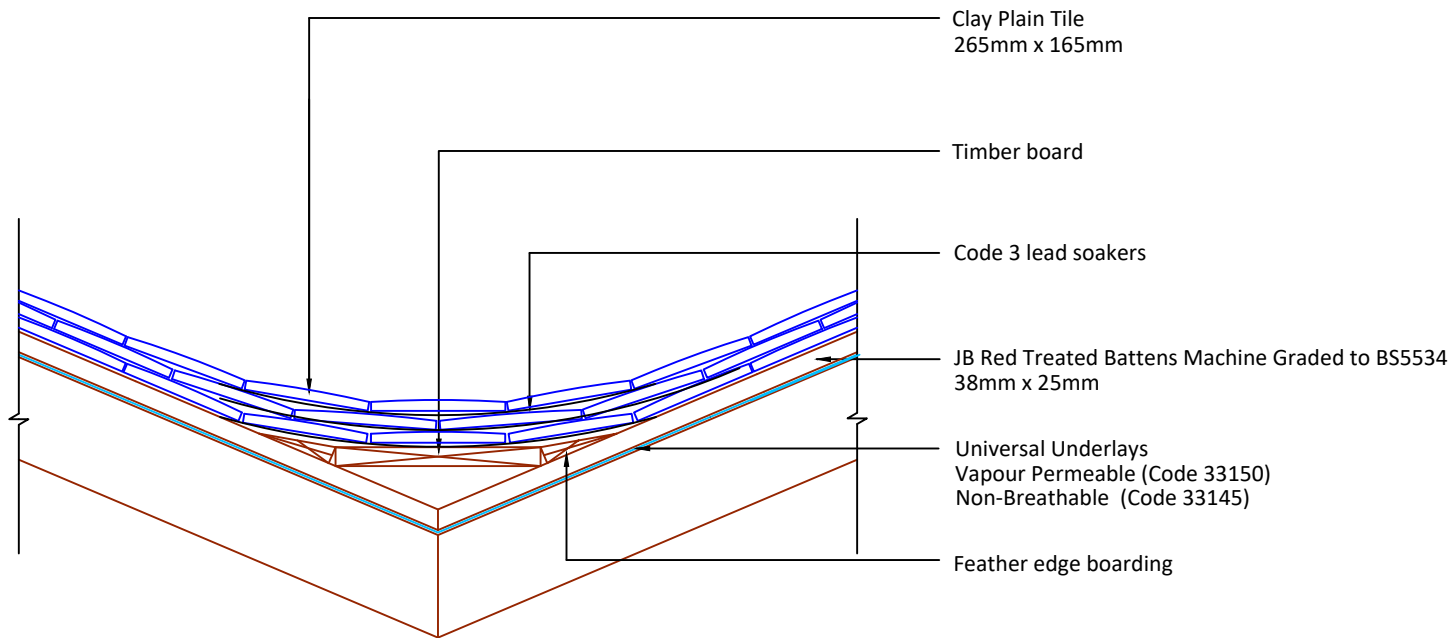

- Tilefix
- Specrite
- Estimator
- BIM

Visit [marley.co.uk/technical-services](http://marley.co.uk/technical-services) for a full suite of online tools to help with your roof design, specification and fixing.

Feel free to talk to our experts at any time on 01283 722588.

Associated products & fixings

DRAWING NUMBER

650CPT00

DRAWING REVISION

A

DRAWING TITLE

Swept Valley

SCALE

1:10

Clay Plain