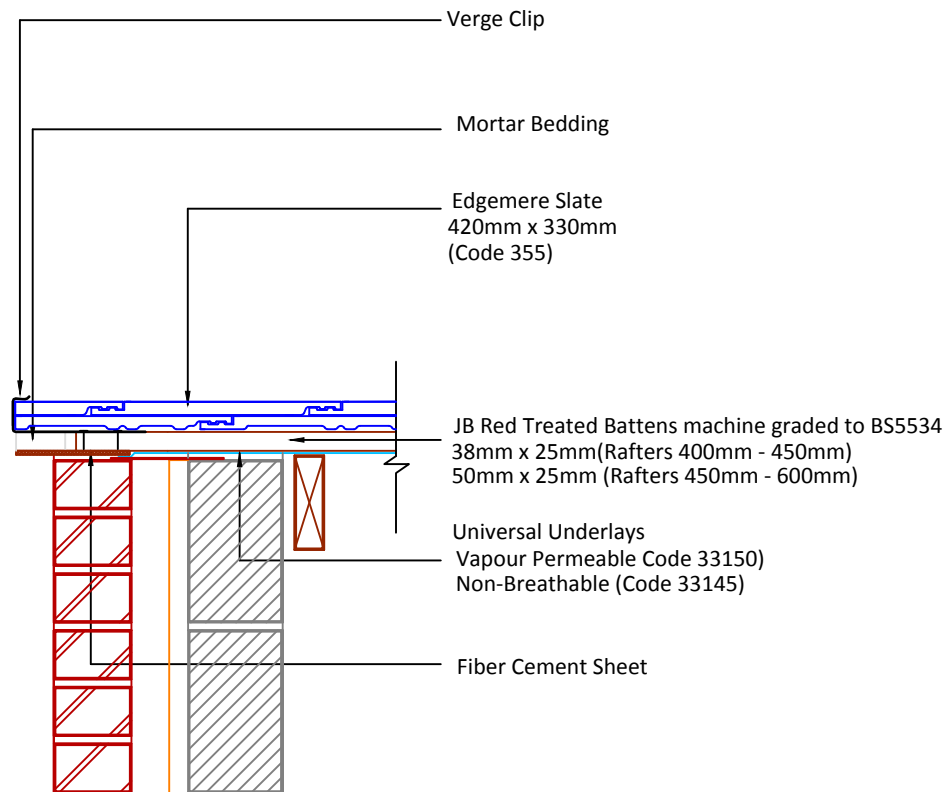

▲ Tilefix ▲ Specrite

▲ Estimator ▲ BIM

Visit marley.co.uk/technical-services for a full suite of online tools to help with your roof design, specification and fixing.

Feel free to talk to our experts at any time on 01283 722588.

Associated products & fixings

Edgemere Aluminium Nail Pack
Code 30398 (500g)

Edgemere SoloFix Tile Clips
Code 30441 (100 Pack)
Code 30431 (500 Pack)

Edgemere RH Verge Clip & Nail Pack
Code 30263 (50 Pack)

Edgemere LH Verge Clip & Nail Pack
Code 30263 (50 Pack)

DRAWING NUMBER
44535500

DRAWING REVISION
A

DRAWING TITLE

Mortar Bedded Verge with Bedded Fibre Cement Undercloak - LH

SCALE

1:10

Edgemere