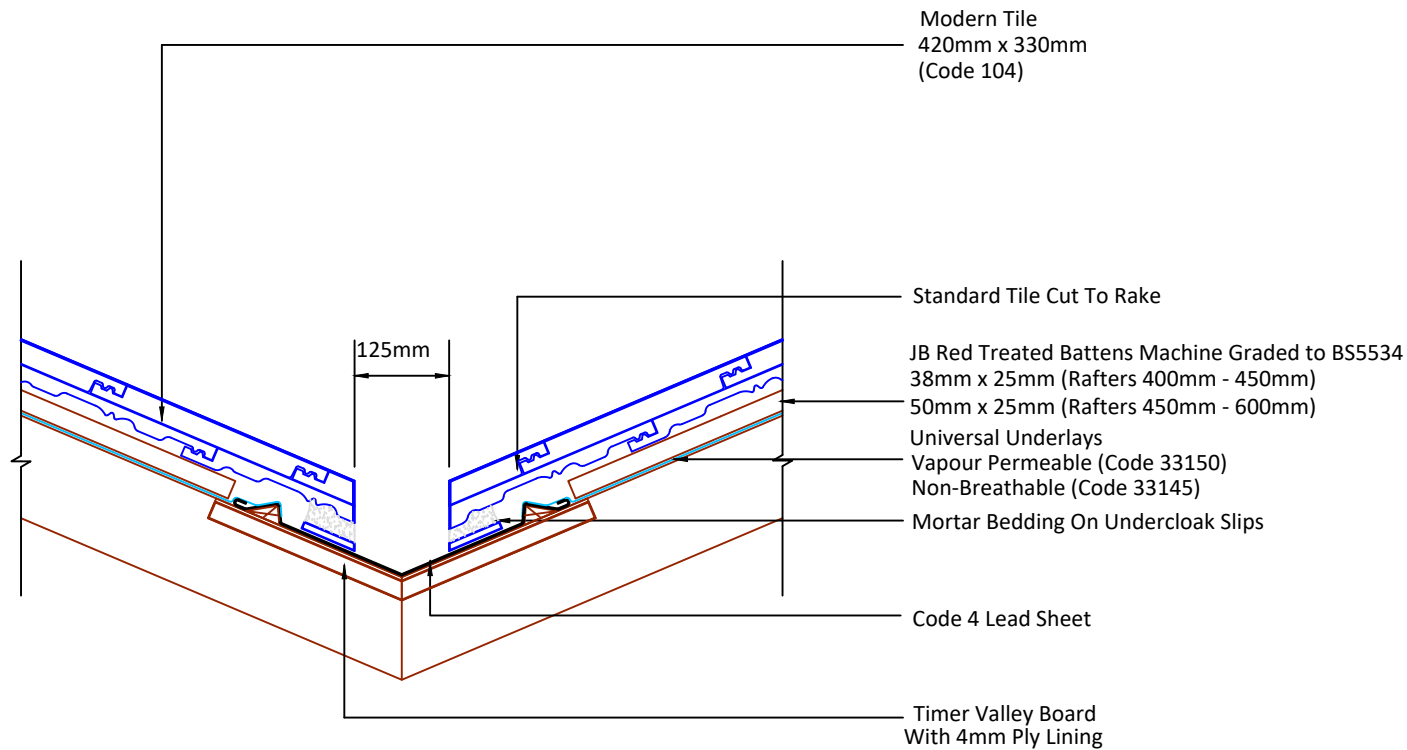

▲ Tilefix ▲ Specrite
▲ Estimator ▲ BIM

Visit marley.co.uk/technical-services
for a full suite of online tools to help with your
roof design, specification and fixing.

Feel free to talk to our experts at any time on
01283 722588.

Associated products & fixings
Modern Aluminium Nail Pack
Code 30350 (500g)

Modern SoloFix Tile Clips
Code 30440 (100 Pack)
Code 30430 (500 Pack)

DRAWING NUMBER
61510400

DRAWING REVISION
A

DRAWING TITLE

Lead Valley

SCALE

1:10

Modern