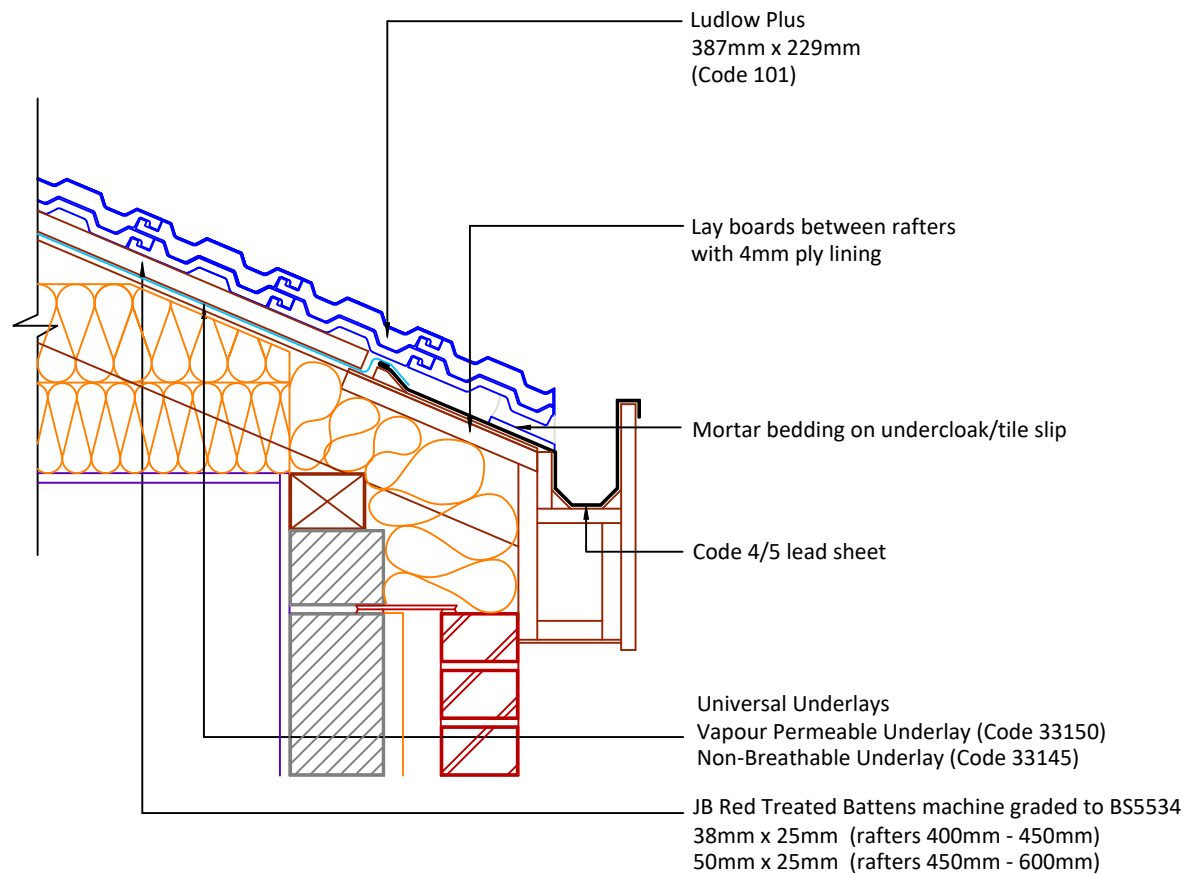

▲ Tilefix ▲ Specrite

▲ Estimator ▲ BIM

Visit marley.co.uk/technical-services for a full suite of online tools to help with your roof design, specification and fixing.

Feel free to talk to our experts at any time on 01283 722588.

Associated products & fixings

Ludlow Plus Aluminium Nail Pack
Code 30350 (500g)

Ludlow Plus SoloFix Tile Clips
Code 30440 (100 Pack)
Code 30430 (500 Pack)

Ludlow Plus Eave Clip & Nail Packs
Code 30277 (100 No)

Continuous Rafter Roll (2x6 metre)
(Available for purchase separately)
Code 46323

DRAWING NUMBER
37610100

DRAWING REVISION
A

DRAWING TITLE

Unventilated Raking Eaves - RH

SCALE

1:10

Ludlow
Plus