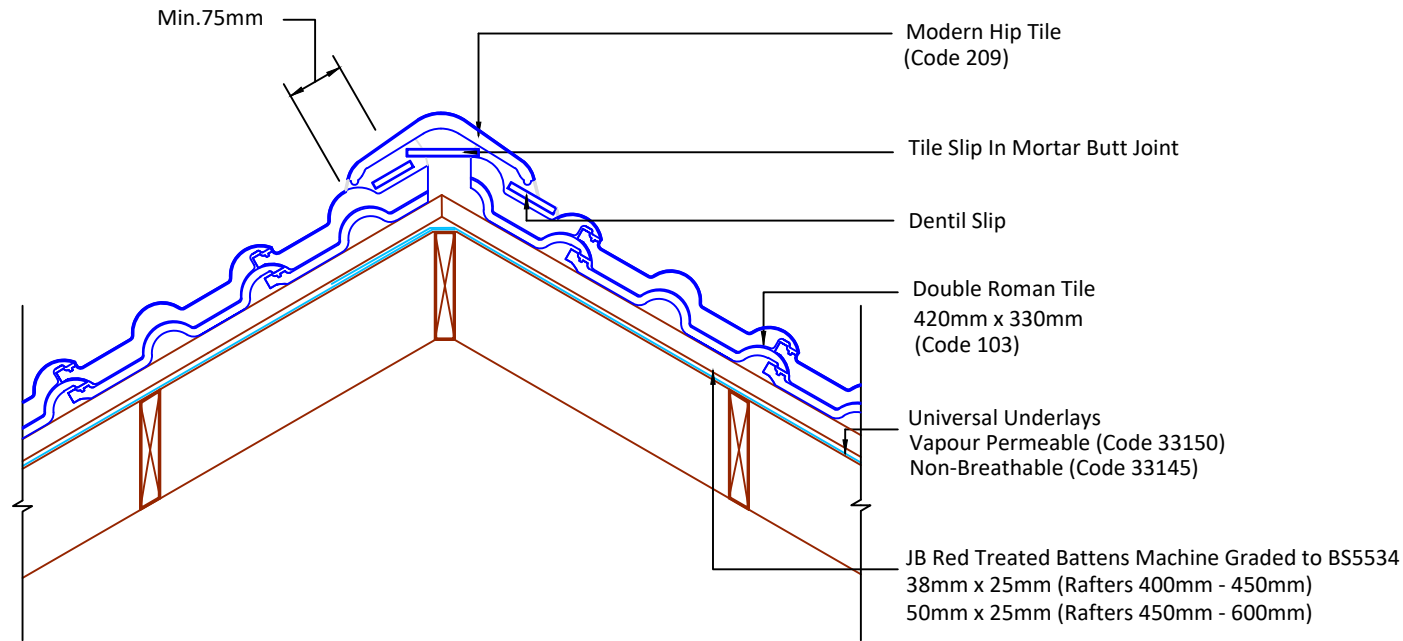

▲ Tilefix ▲ Specrite

▲ Estimator ▲ BIM

Visit marley.co.uk/technical-services for a full suite of online tools to help with your roof design, specification and fixing.

Feel free to talk to our experts at any time on 01283 722588.

Associated products & fixings
Double Roman Aluminium Nail Pack
Code 30351 (500g)

Double Roman SoloFix Tile Clips
Code 30443 (100 Pack)
Code 30433 (500 Pack)

DRAWING NUMBER

55110300

DRAWING REVISION

A

DRAWING TITLE

Mortar Bedded Hip - Modern

SCALE

1:10

Double Roman