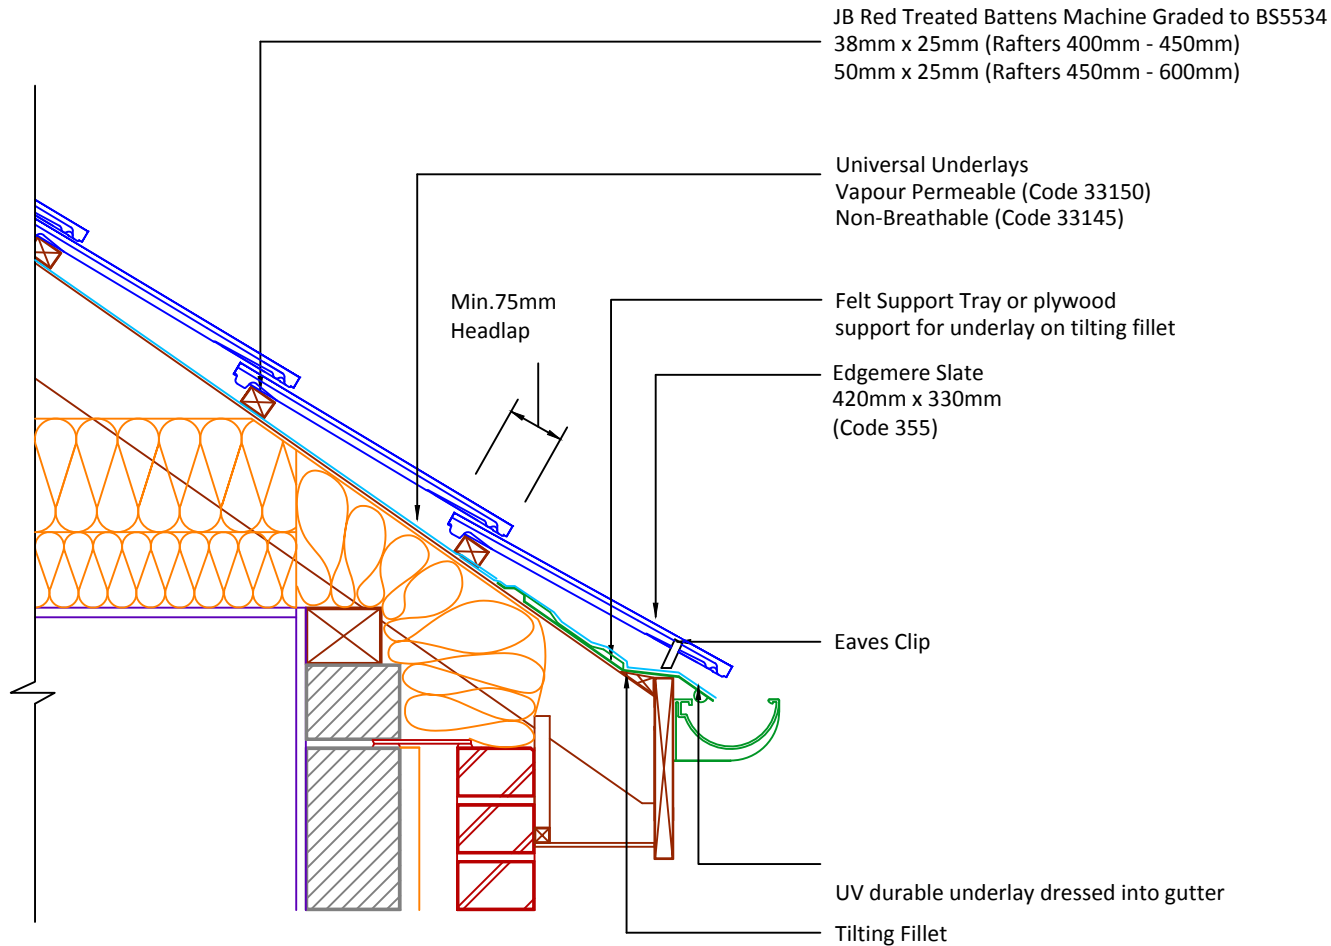

▲ Tilefix ▲ Specrite

▲ Estimator ▲ BIM

Visit marley.co.uk/technical-services for a full suite of online tools to help with your roof design, specification and fixing.

Feel free to talk to our experts at any time on 01283 722588.

Associated products & fixings

Edgemere Aluminium Nail Pack
Code 30398 (500g)

Edgemere SoloFix Tile Clips
Code 30441 (100 Pack)
Code 30431 (500 Pack)

Edgemere Eave Clip & Nail Packs
Code 30297 (100 No)

Continuous Rafter Roll (2x6 metre)
(Available for purchase separately)
Code 46323

DRAWING NUMBER
36535535

DRAWING REVISION
A

DRAWING TITLE

Unventilated Eaves - Cold Roof

SCALE

1:10

Edgemere