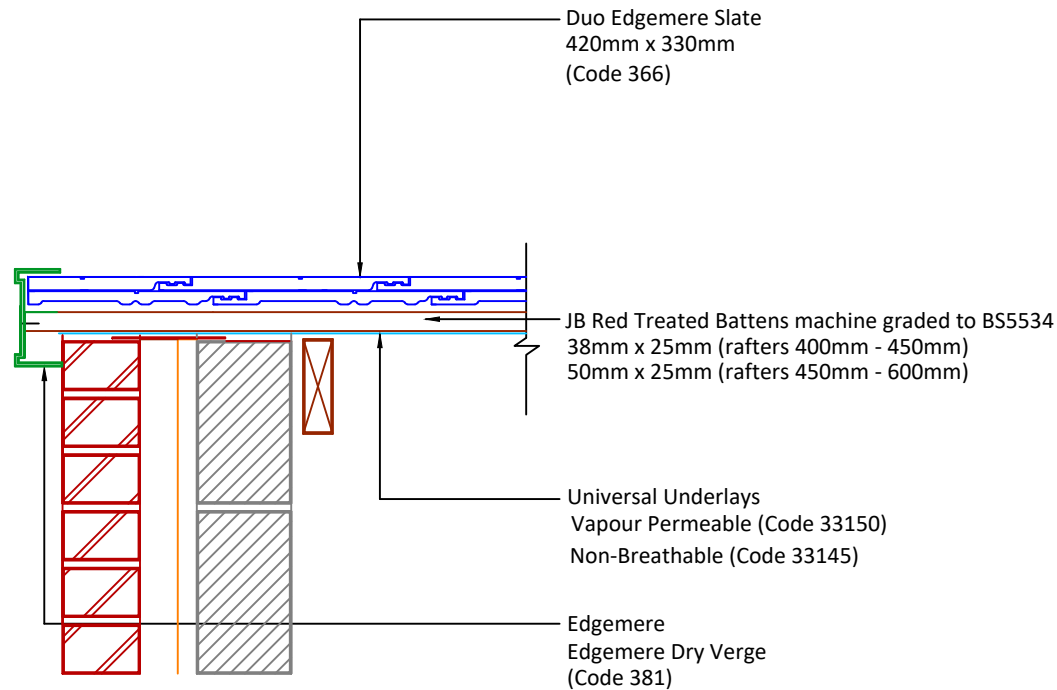

Tilefix Specrite
Estimator BIM

Visit marley.co.uk/technical-services
for a full suite of online tools to help with your
roof design, specification and fixing.

Feel free to talk to our experts at any time on
01283 722588.

Associated products & fixings

Duo Edgemere Aluminium Nail
Pack
Code 30398 (500g Pack)

Duo Edgemere SoloFix Tile Clips
Code 30441 (100 Pack)
Code 30431 (500 Pack)

Duo Edgemere RH Verge Clip &
Nail Pack
Code 30263 (50 Pack)

Duo Edgemere LH Verge Clip &
Nail Pack
Code 30263 (50 Pack)

DRAWING NUMBER
41336600

DRAWING REVISION
A

DRAWING TITLE

Duo Edgemere Dry Verge to Brickwork LH

SCALE

1:10

Duo-Edgemere