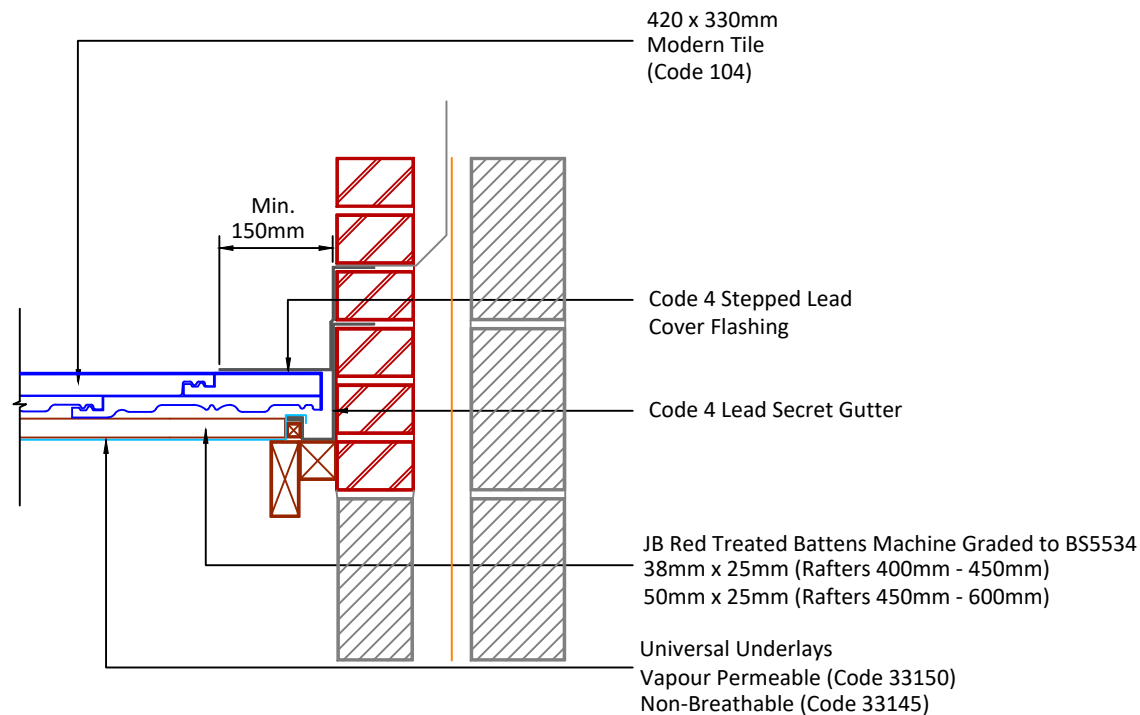

Tilefix Specrite

Estimator BIM

Visit marley.co.uk/technical-services for a full suite of online tools to help with your roof design, specification and fixing.

Feel free to talk to our experts at any time on 01283 722588.

Associated products & fixings
Modern Aluminium Nail Pack
Code 30350 (500g)

Modern SoloFix Tile Clips
Code 30440 (100 Pack)
Code 30430 (500 Pack)

DRAWING NUMBER
66110400

DRAWING REVISION
A

DRAWING TITLE

Step and Cover Flashing with Secret Gutter

SCALE

1:10

Modern