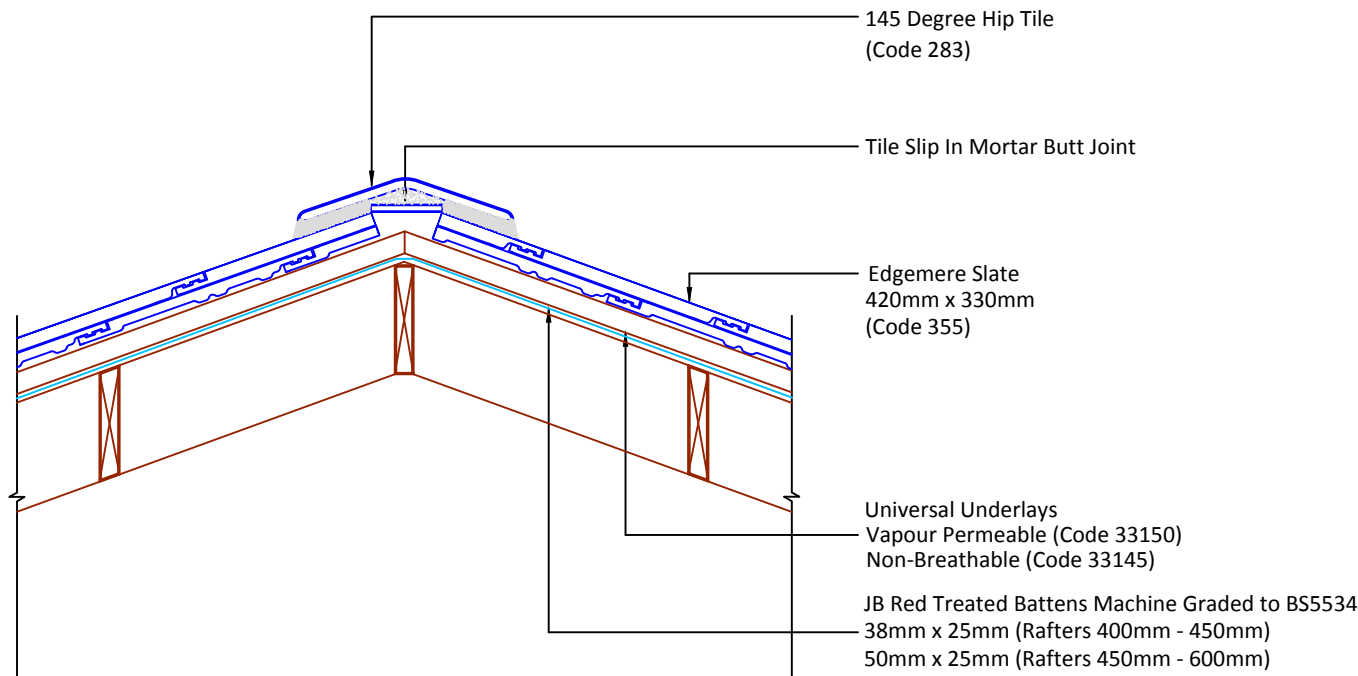

▲ Tilefix ▲ Specrite

▲ Estimator ▲ BIM

Visit marley.co.uk/technical-services for a full suite of online tools to help with your roof design, specification and fixing.

Feel free to talk to our experts at any time on 01283 722588.

Associated products & fixings

Edgemere Aluminium Nail Pack
Code 30398 (500g)

Edgemere SoloFix Tile Clips
Code 30441 (100 Pack)
Code 30431 (500 Pack)

DRAWING NUMBER
55935500

DRAWING REVISION
A

DRAWING TITLE

Mortar Bedded Hip - 145° Angle

SCALE

1:10

Edgemere