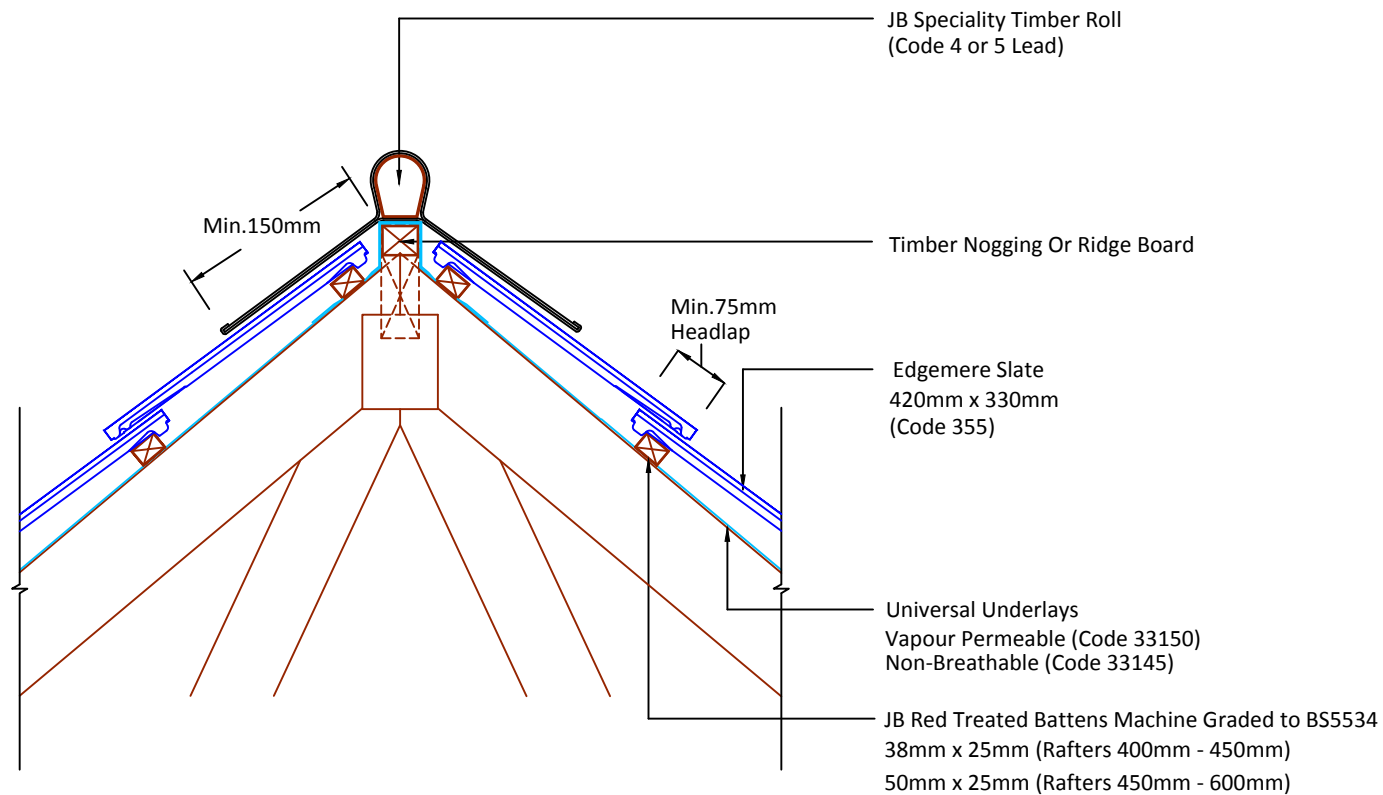

Edgemere Aluminium Nail Pack
Code 30398 (500g)

Edgemere SoloFix Tile Clips
Code 30441 (100 Pack)
Code 30431 (500 Pack)

DRAWING NUMBER
73035540

DRAWING TITLE

Lead Roll Ridge

SCALE

1:10

DRAWING REVISION
A

Edgemere