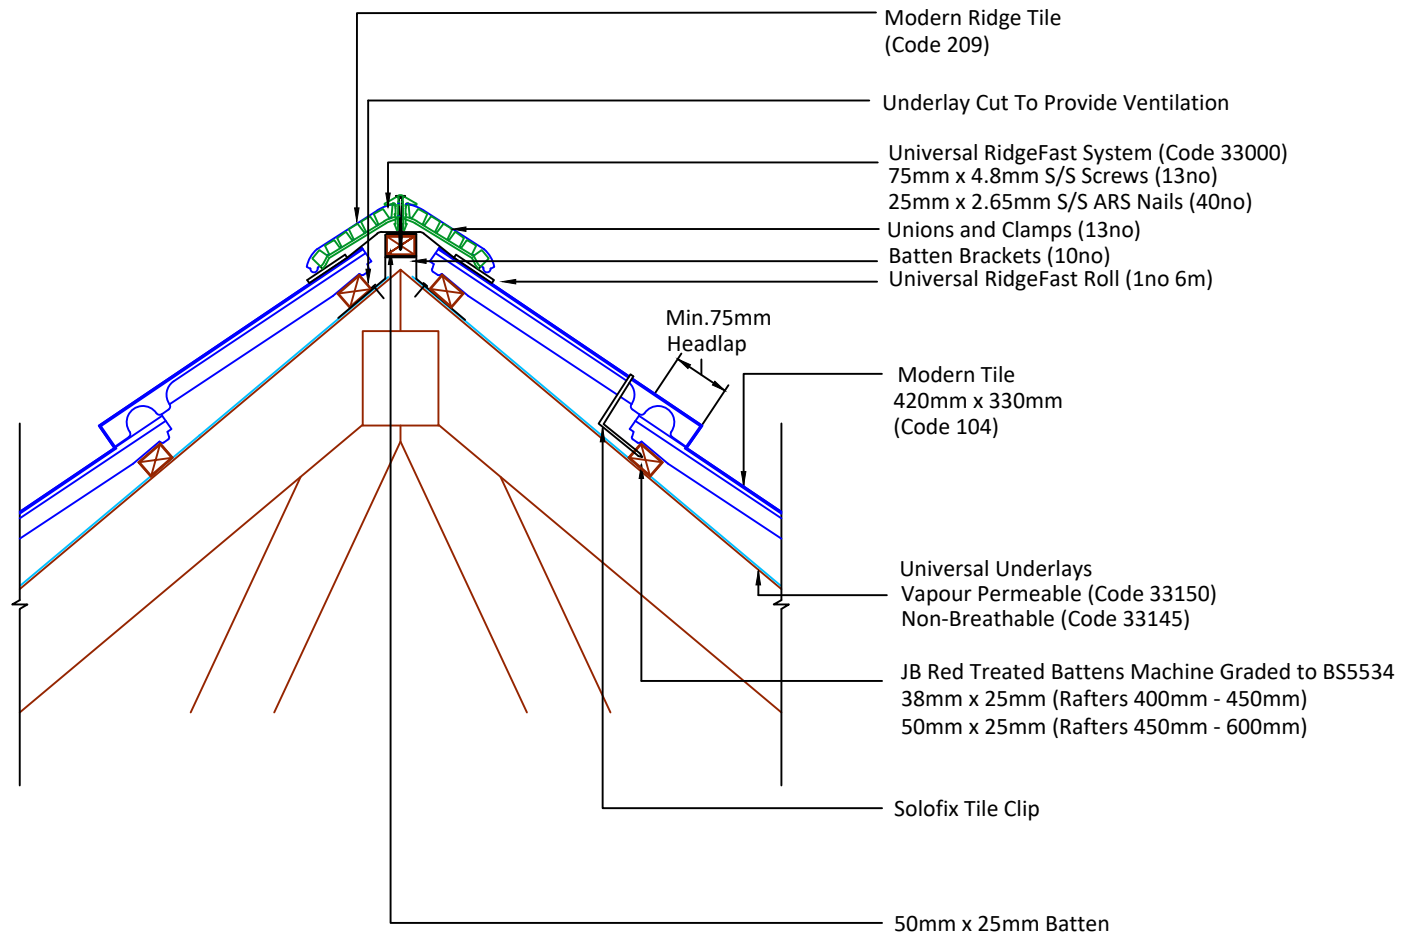

▲ Tilefix ▲ Specrite

▲ Estimator ▲ BIM

Visit marley.co.uk/technical-services for a full suite of online tools to help with your roof design, specification and fixing.

Feel free to talk to our experts at any time on 01283 722588.

Associated products & fixings
Modern Aluminium Nail Pack
Code 30350 (500g)

Modern SoloFix Tile Clips
Code 30440 (100 Pack)
Code 30430 (500 Pack)

DRAWING NUMBER
79110440

DRAWING REVISION
B

DRAWING TITLE

RidgeFast Dry Ventilated Ridge - Modern

SCALE

1:10

Modern