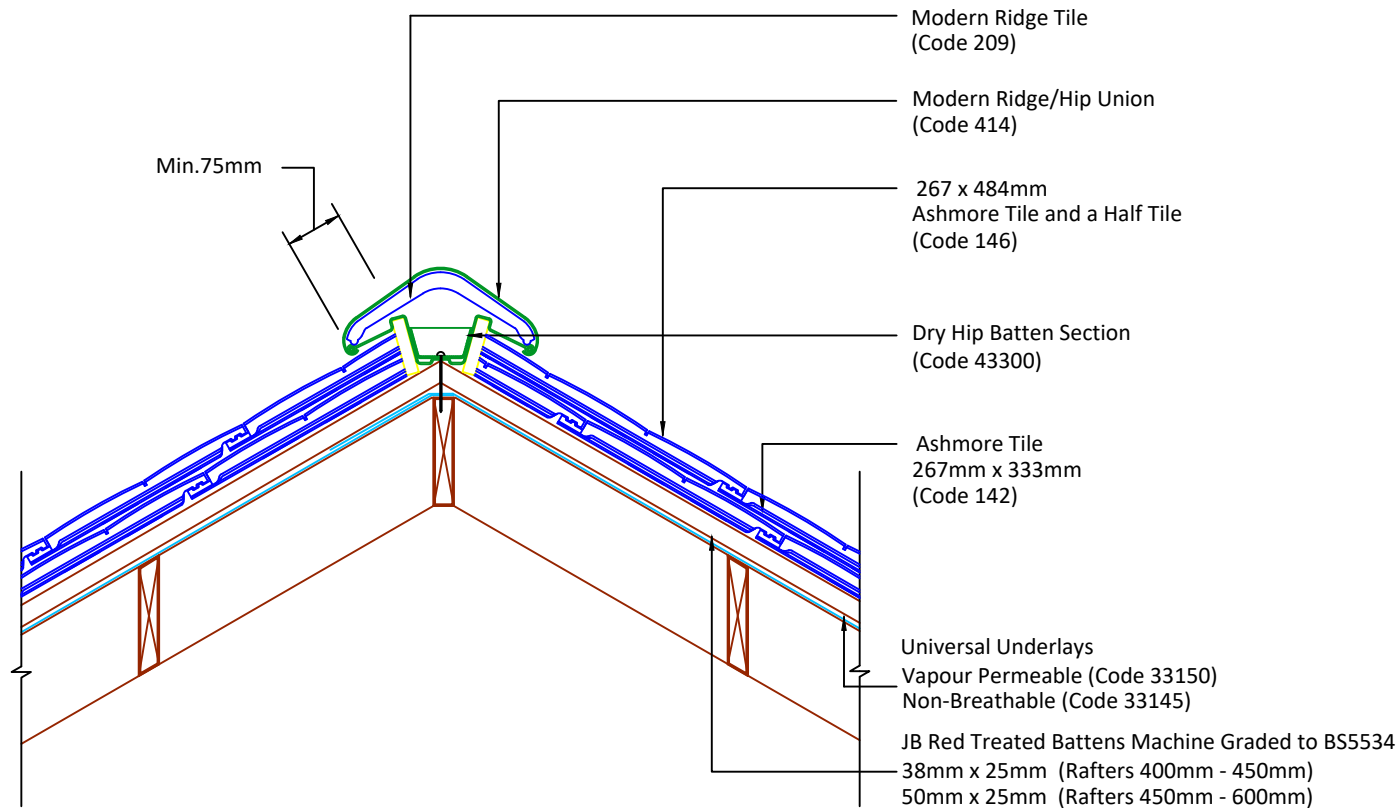

▲ Tilefix ▲ Specrite
▲ Estimator ▲ BIM

Visit marley.co.uk/technical-services for a full suite of online tools to help with your roof design, specification and fixing.

Feel free to talk to our experts at any time on 01283 722588.

Associated products & fixings

Ashmore Aluminium Nail Pack
Code 30398 (500g)

Dry Hip Fixing Kit
Code 54360

Tile Head Clip
Code 43604 (20 Pack)

Tile Tail Clip
Code 43602 (20 Pack)

DRAWING NUMBER
50614200

DRAWING REVISION
B

DRAWING TITLE

Dry Hip System - Modern

SCALE

1:10

Ashmore