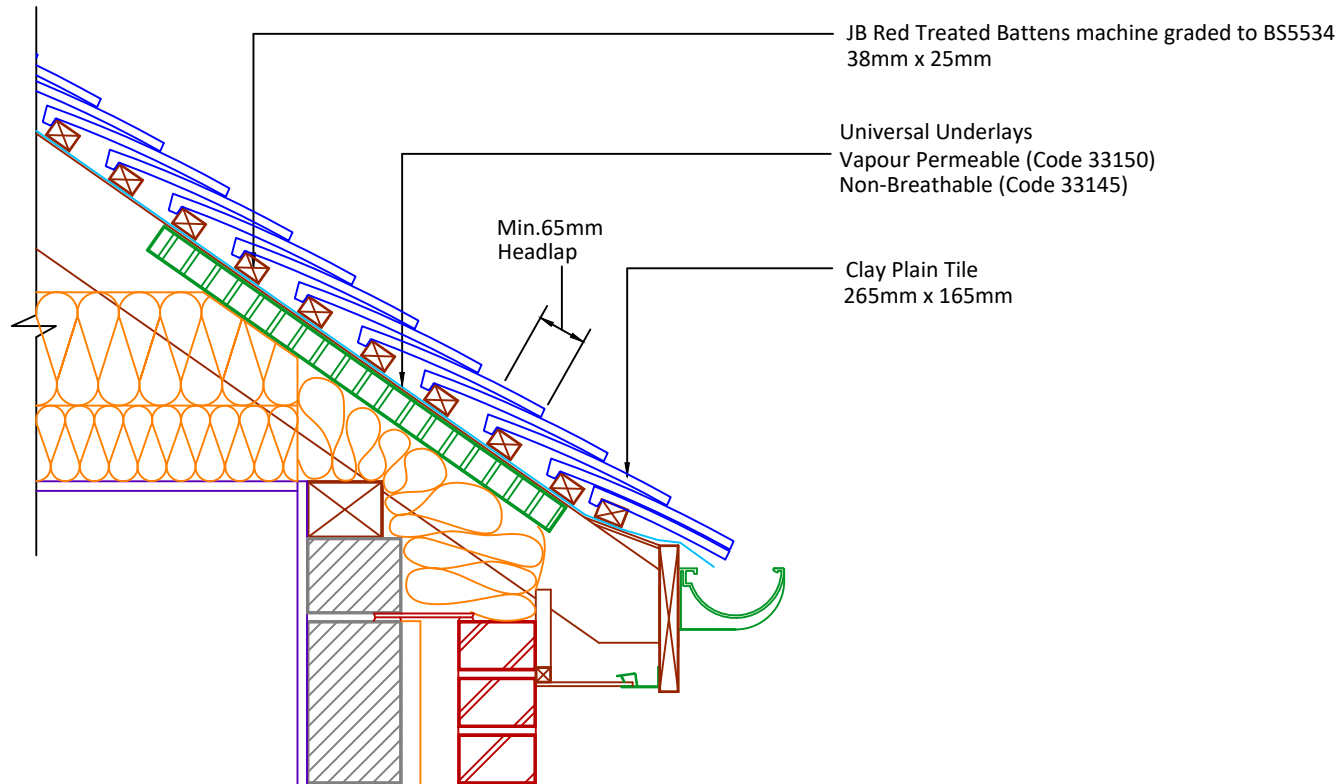

▲ Tilefix ▲ Specrite
▲ Estimator ▲ BIM

Visit marley.co.uk/technical-services
for a full suite of online tools to help with your
roof design, specification and fixing.

Feel free to talk to our experts at any time on
01283 722588.

Associated products & fixings

Plain Aluminium Nail Pack
Code 30348 (500g)

Continuous Rafter Roll (2x6 metre)
(Available for purchase separately)
Code 46323

DRAWING NUMBER
358CPT35

DRAWING REVISION
A

DRAWING TITLE

Soffit Ventilated Eaves 10mm - Cold Roof

SCALE

1:10

Clay Plain