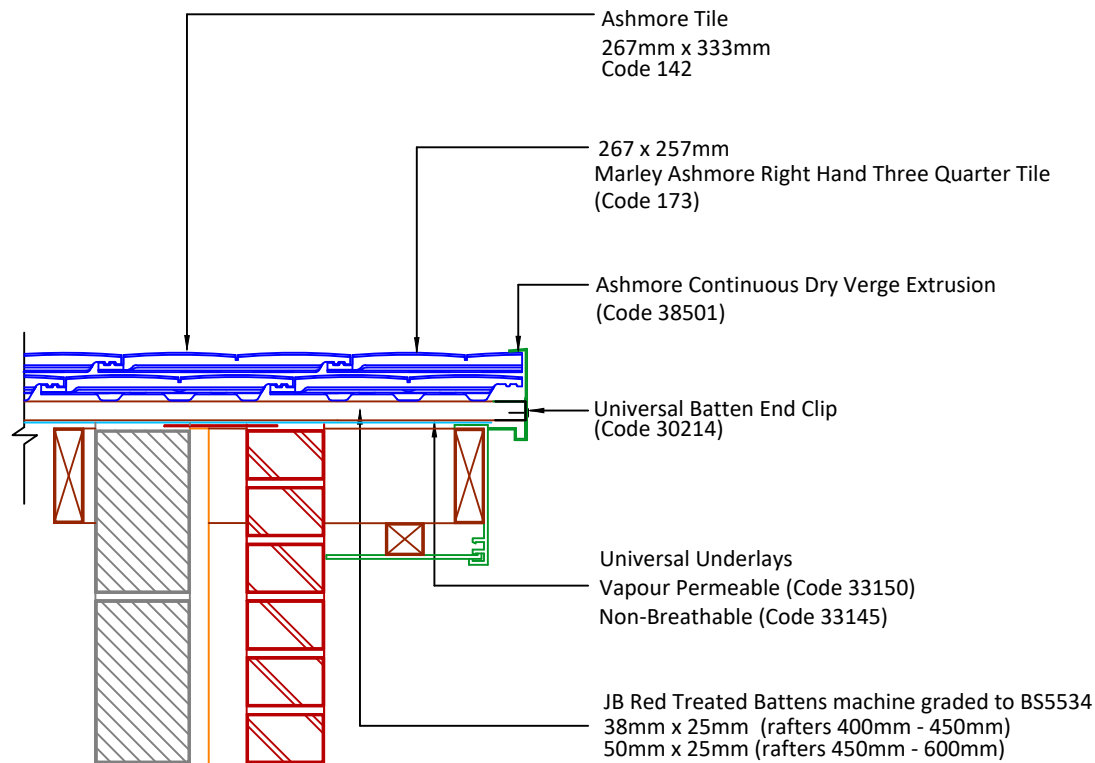

▲ Tilefix ▲ Specrite
▲ Estimator ▲ BIM

Visit marley.co.uk/technical-services
for a full suite of online tools to help with your
roof design, specification and fixing.

Feel free to talk to our experts at any time on
01283 722588.

Associated products & fixings

Ashmore Solo Clip
Code 30141 (250 Pack)

Universal Batten End Clips
Code 30214 (56 Pack)

Ashmore Dry Verge Starter Kit
Code 39901

DRAWING NUMBER
40414200

DRAWING REVISION
B

DRAWING TITLE

Ashmore Dry Verge to Bargeboard - RH

SCALE

1:10

Ashmore