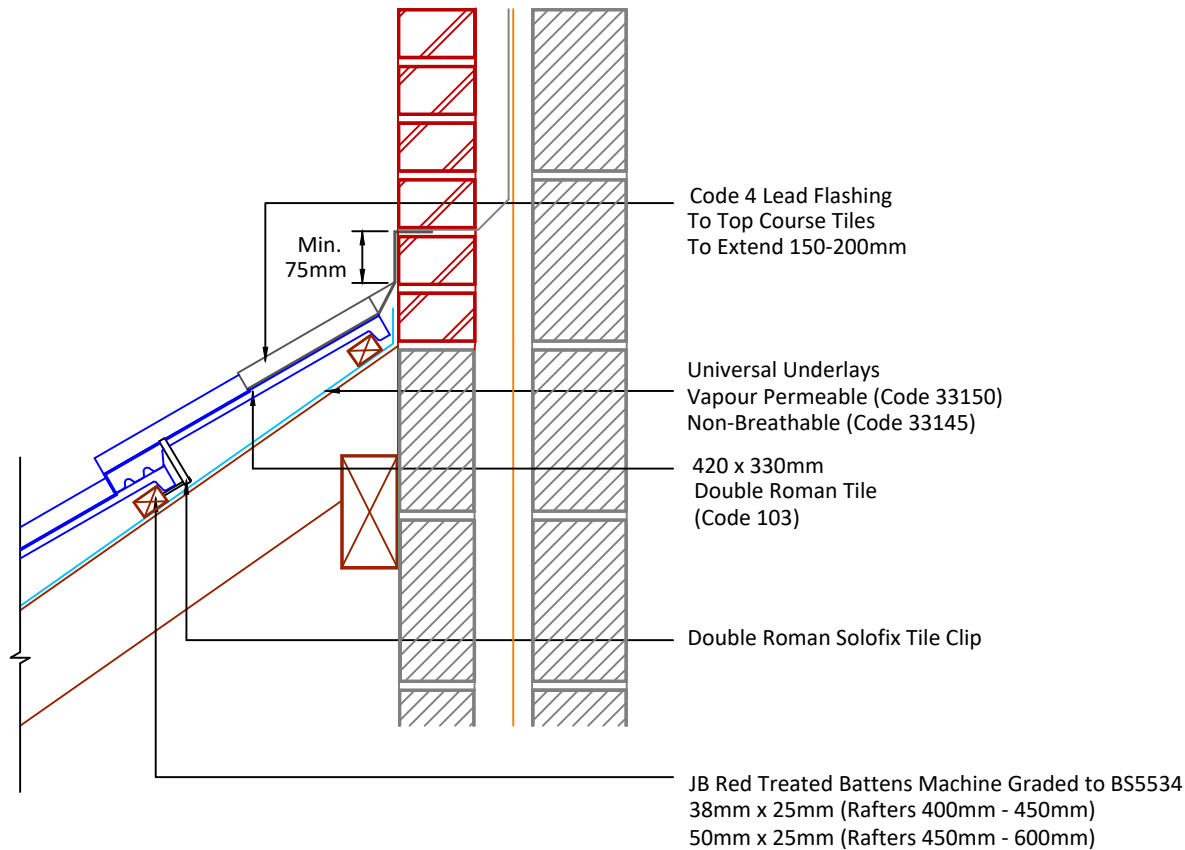

Tilefix Specrite

Estimator BIM

Visit marley.co.uk/technical-services for a full suite of online tools to help with your roof design, specification and fixing.

Feel free to talk to our experts at any time on 01283 722588.

Associated products & fixings

Double Roman Aluminium Nail Pack
Code 30351 (500g)

Double Roman SoloFix Tile Clips
Code 30443 (100 Pack)
Code 30433 (500 Pack)

Double Roman Eave Clip & Nail Packs
Code 30275 (100 No)

DRAWING NUMBER
67010335

DRAWING REVISION
A

DRAWING TITLE

Top Edge Abutment - Lead Flashing

SCALE

1:10

Double
Roman