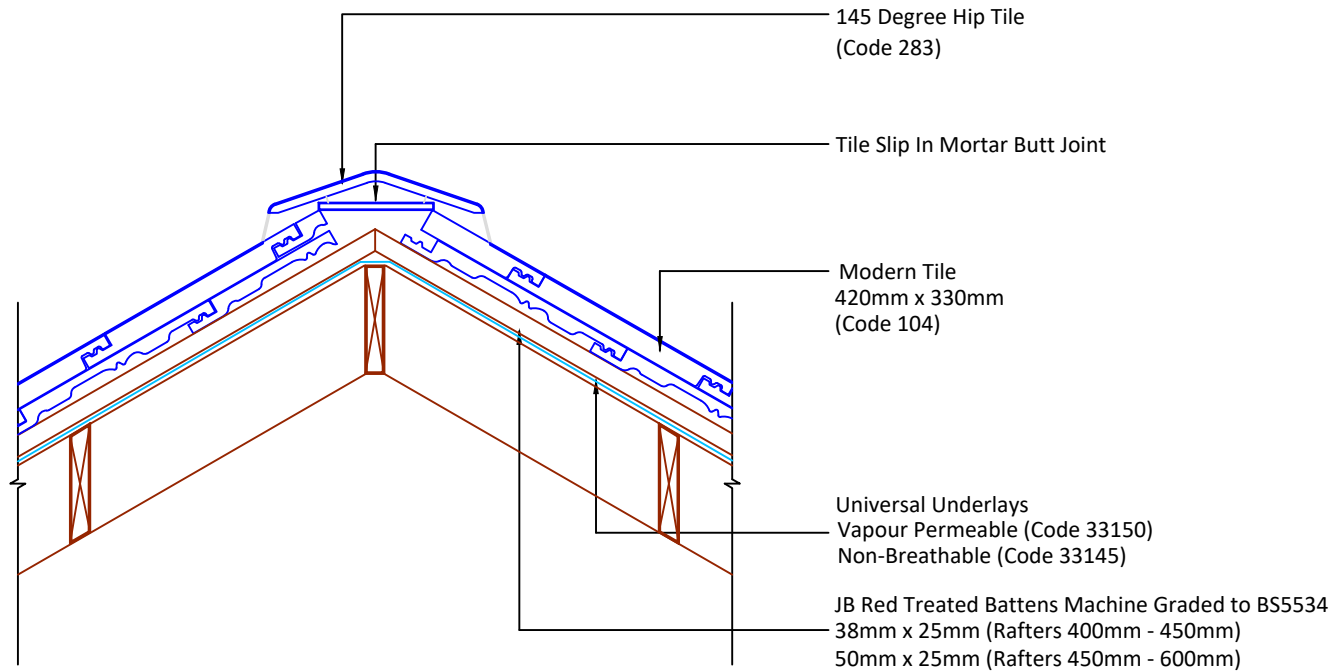

▲ Tilefix ▲ Specrite
▲ Estimator ▲ BIM

Visit marley.co.uk/technical-services
for a full suite of online tools to help with your
roof design, specification and fixing.

Feel free to talk to our experts at any time on
01283 722588.

Associated products & fixings
Modern Aluminium Nail Pack
Code 30350 (500g)

Modern SoloFix Tile Clips
Code 30440 (100 Pack)
Code 30430 (500 Pack)

DRAWING NUMBER
55910400

DRAWING REVISION
A

DRAWING TITLE

Mortar Bedded Hip - 145° Angle

SCALE

1:10

Modern