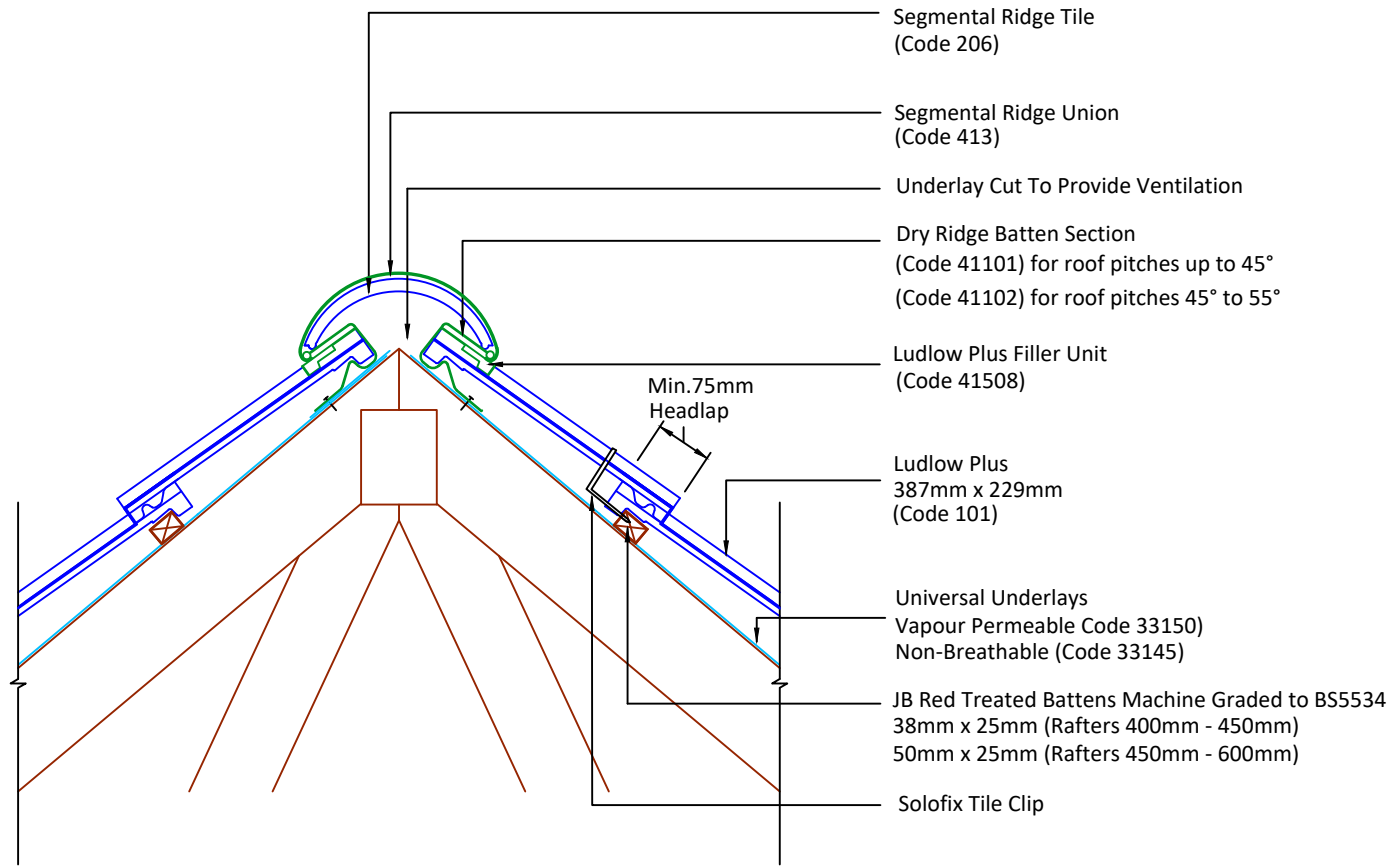

DRAWING NUMBER

70010140

DRAWING REVISION

B

DRAWING TITLE

Dry Ventilated Ridge - Segmental

SCALE

1:10