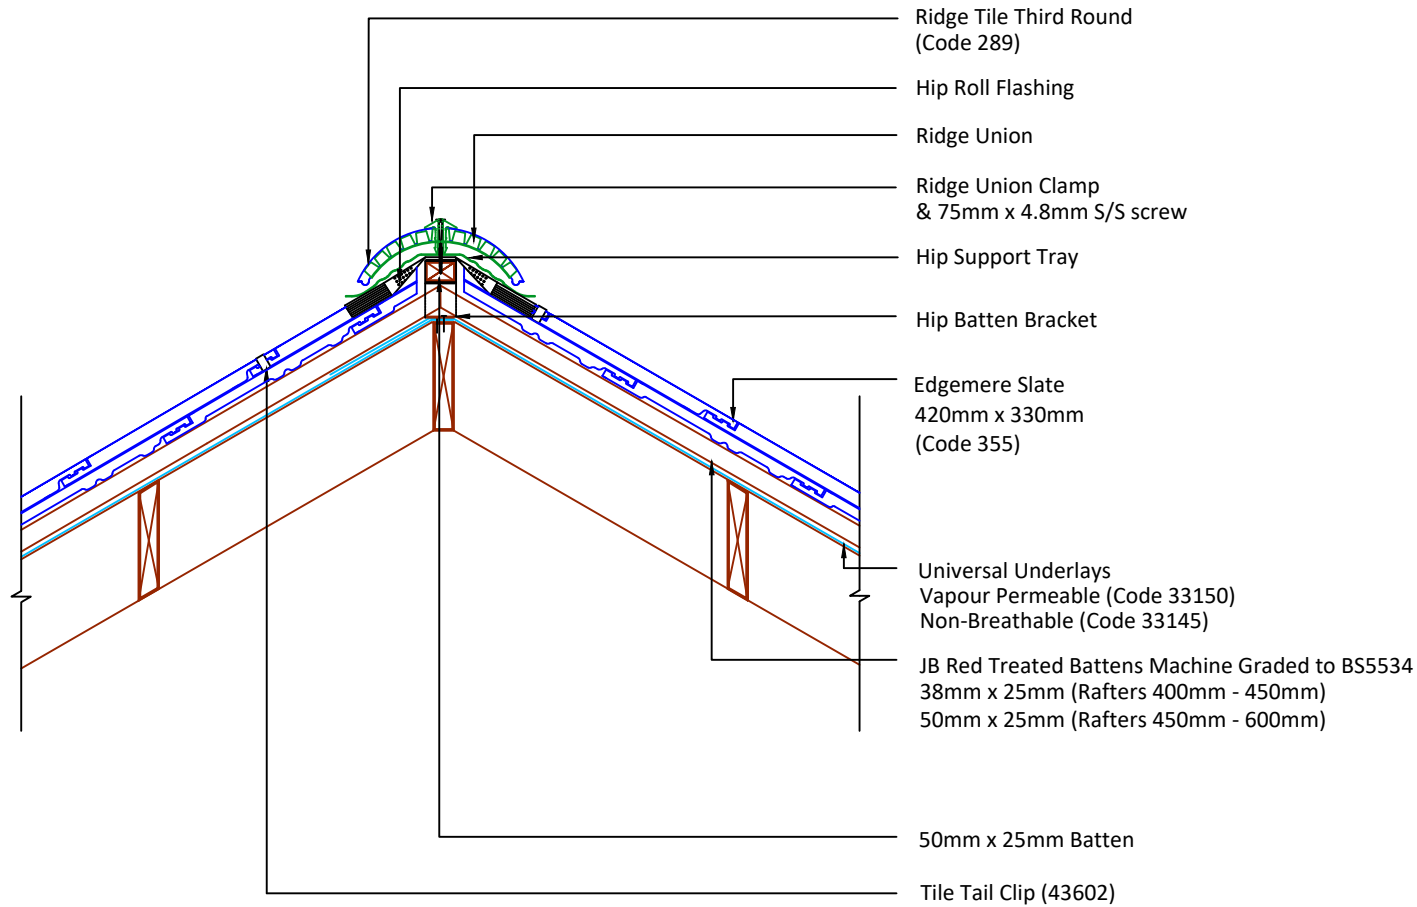

▲ Tilefix ▲ Specrite

▲ Estimator ▲ BIM

Visit marley.co.uk/technical-services for a full suite of online tools to help with your roof design, specification and fixing.

Feel free to talk to our experts at any time on 01283 722588.

Associated products & fixings

Edgemere Aluminium Nail Pack
Code 30398 (500g)

Edgemere SoloFix Tile Clips
Code 30441 (100 Pack)
Code 30431 (500 Pack)

Tile Head Clips
Code 43604 (20 Pack)

Tile Tail Clips
Code 43602 (20 Pack)

DRAWING NUMBER
51135500

DRAWING REVISION
B

DRAWING TITLE

HipFast Dry Hip - Third Round

SCALE

1:10

Edgemere