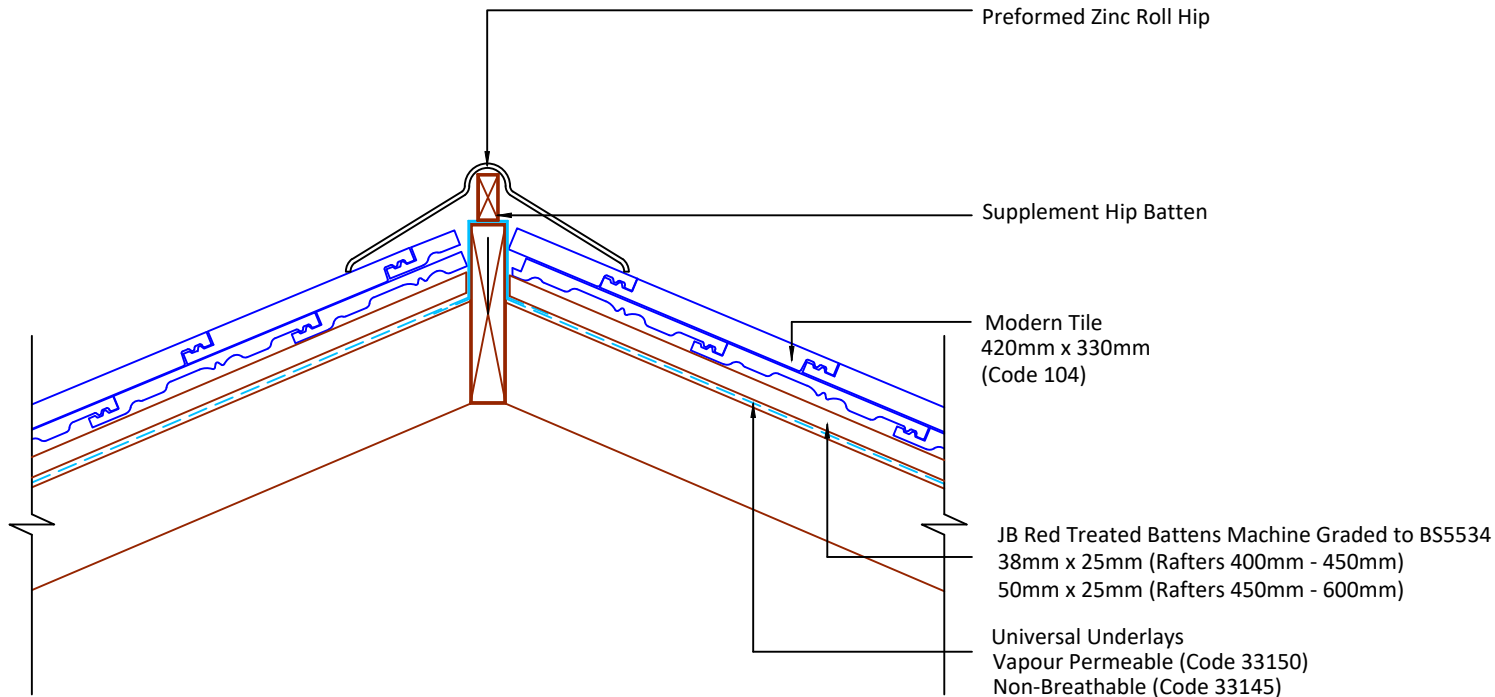

▲ Tilefix ▲ Specrite
▲ Estimator ▲ BIM

Visit marley.co.uk/technical-services
for a full suite of online tools to help with your
roof design, specification and fixing.

Feel free to talk to our experts at any time on
01283 722588.

Associated products & fixings
Modern Aluminium Nail Pack
Code 30350 (500g)

Modern SoloFix Tile Clips
Code 30440 (100 Pack)
Code 30430 (500 Pack)

DRAWING NUMBER
53610400

DRAWING REVISION
A

DRAWING TITLE

Preformed Zinc Roll Hip

SCALE

1:10

Modern