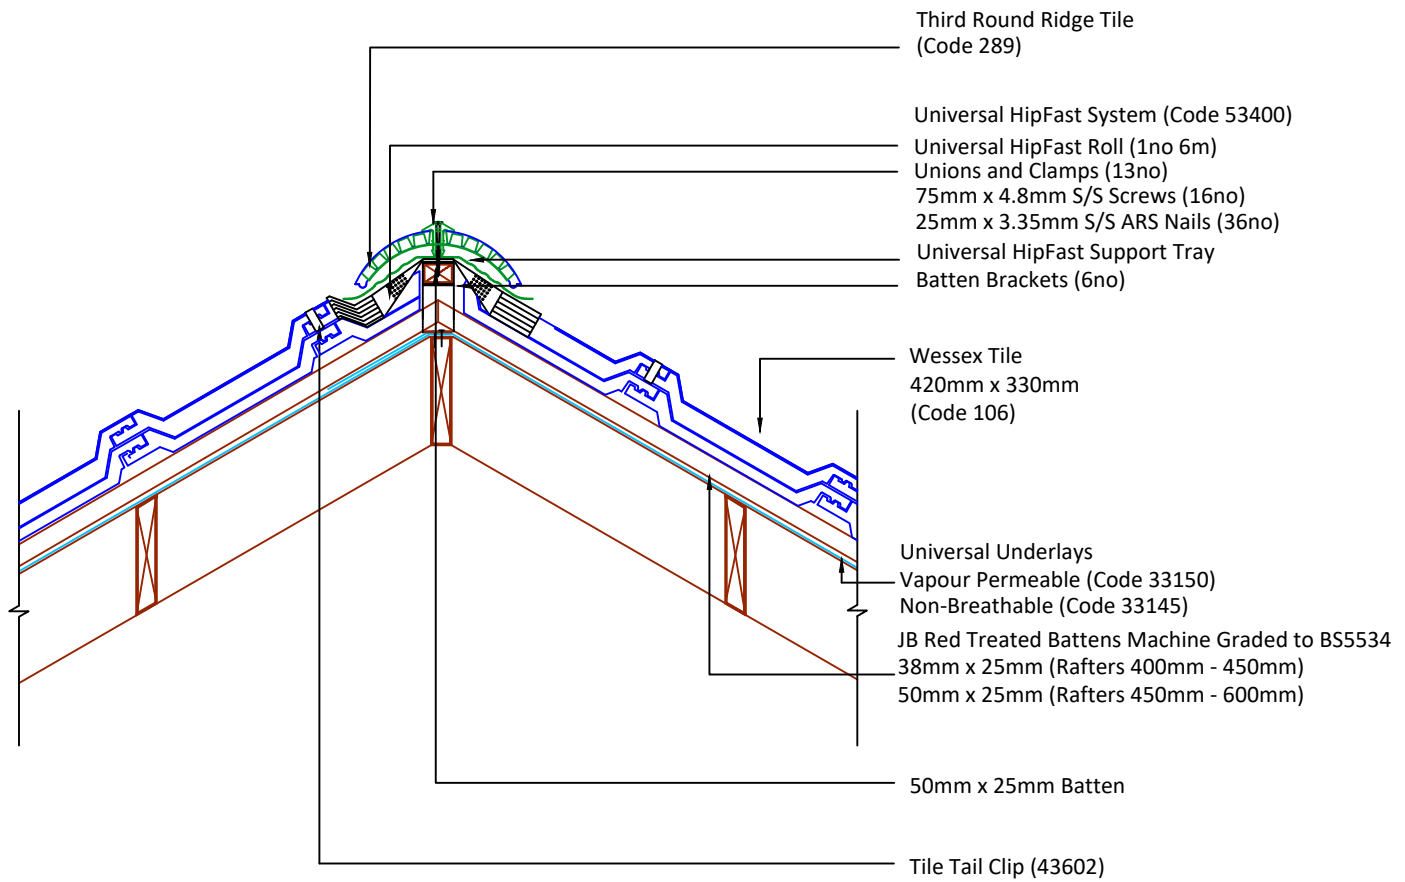

Feel free to talk to our experts at any time on 01283 722588.

Associated products & fixings

Wessex SoloFix Tile Clips  
 Code 30442 (100 Pack)  
 Code 30432 (500 Pack)

Tile Head Clips  
 Code 43604 (Pack 20)

Tile Tail Clips  
 Code 43602 (Pack 20)

DRAWING NUMBER  
**51110600**  
 DRAWING REVISION  
**B**

DRAWING TITLE  
**HipFast Dry Hip - Third Round**

SCALE  
**1:10**

**Wessex**
