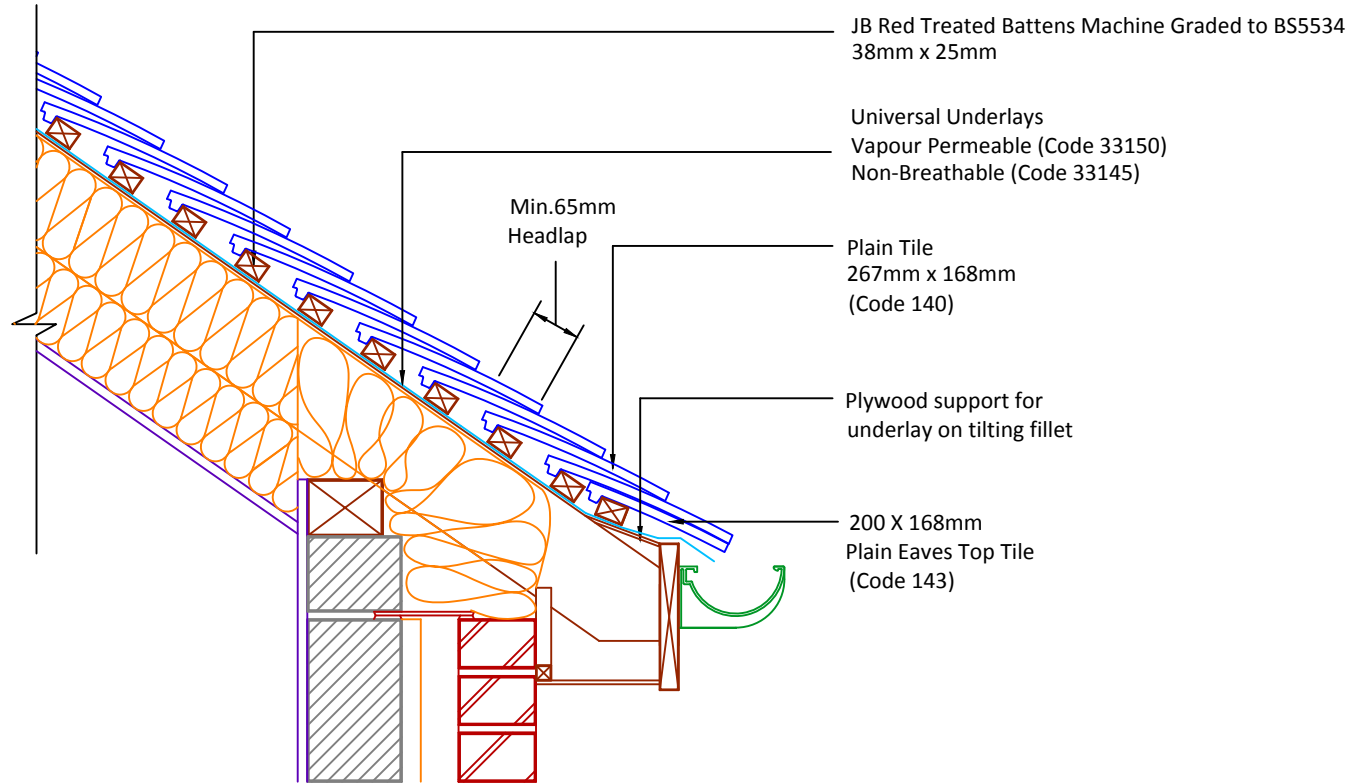

▲ Tilefix

▲ Specrite

▲ Estimator

▲ BIM

Visit marley.co.uk/technical-services for a full suite of online tools to help with your roof design, specification and fixing.

Feel free to talk to our experts at any time on 01283 722588.

Associated products & fixings

Plain Aluminium Nail Pack
Code 30348 (500g)

Continuous Rafter Roll (2 x 6m)
purchased separately
(Code 46323)

DRAWING NUMBER
36614035

DRAWING REVISION
A

DRAWING TITLE

Unventilated Eaves - Warm Roof

SCALE

1:10

Plain