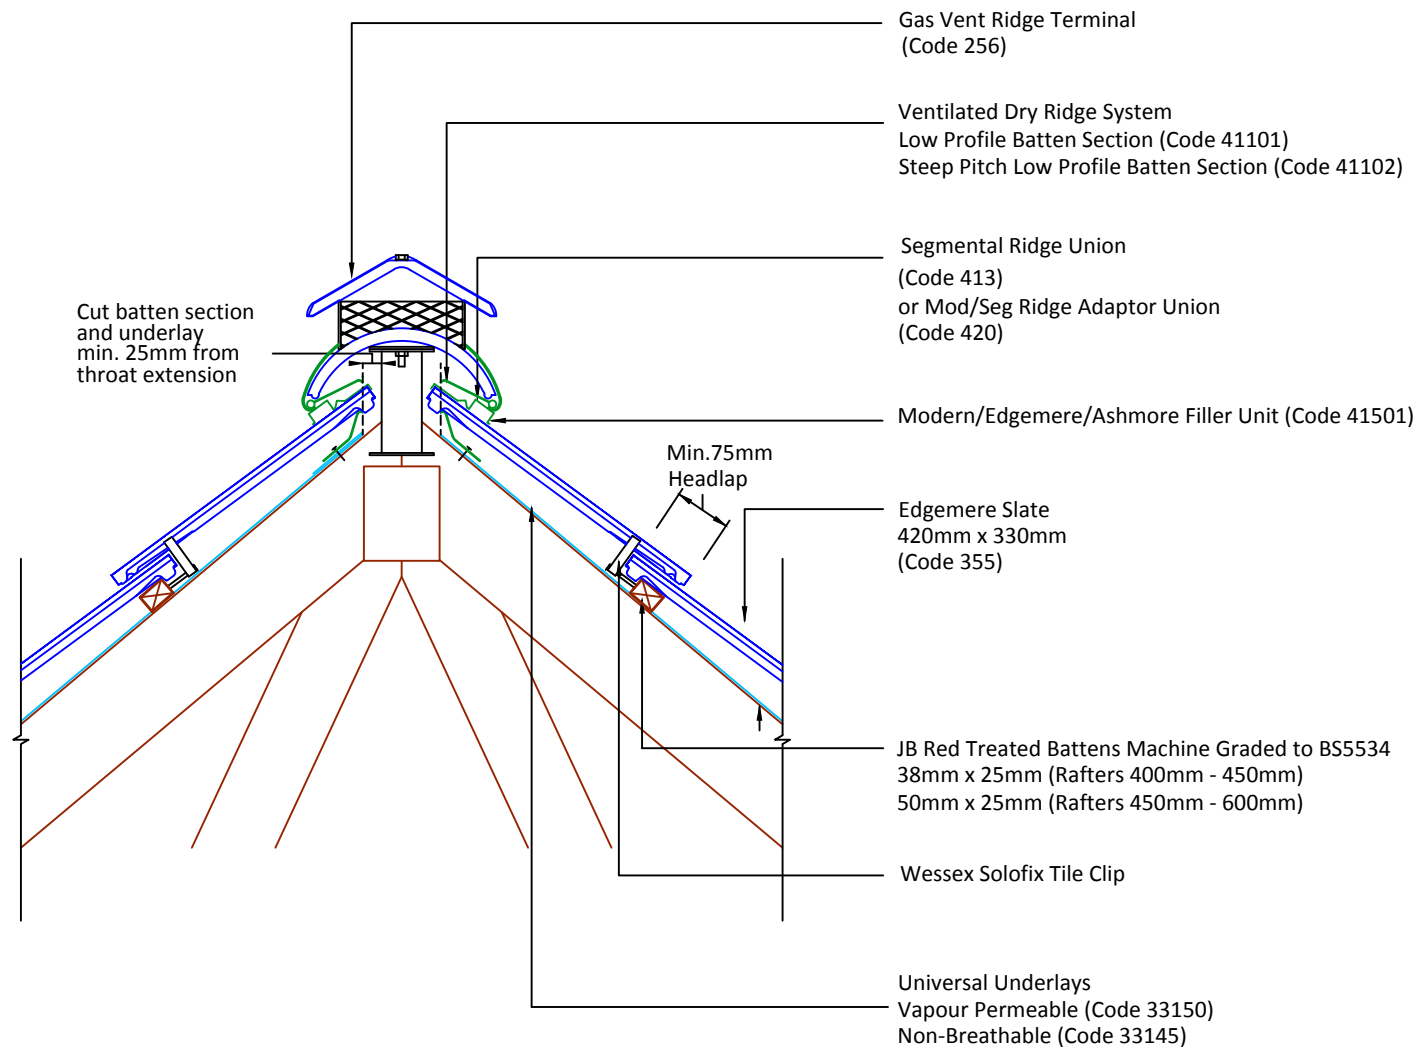

▲ Tilefix ▲ Specrite

▲ Estimator ▲ BIM

Visit [marley.co.uk/technical-services](http://marley.co.uk/technical-services) for a full suite of online tools to help with your roof design, specification and fixing.

Feel free to talk to our experts at any time on 01283 722588.

Associated products & fixings

Edgemere Aluminium Nail Pack  
Code 30398 (500g)

Edgemere SoloFix Tile Clips  
Code 30441 (100 Pack)  
Code 30431 (500 Pack)

\*Cover Batten Section slots with Blanking Tape (Code 33001)

DRAWING NUMBER  
85735540

DRAWING TITLE

Ridge Terminals Gas Ventilation - Dry Fix

SCALE

1:10

DRAWING REVISION  
A

Edgemere