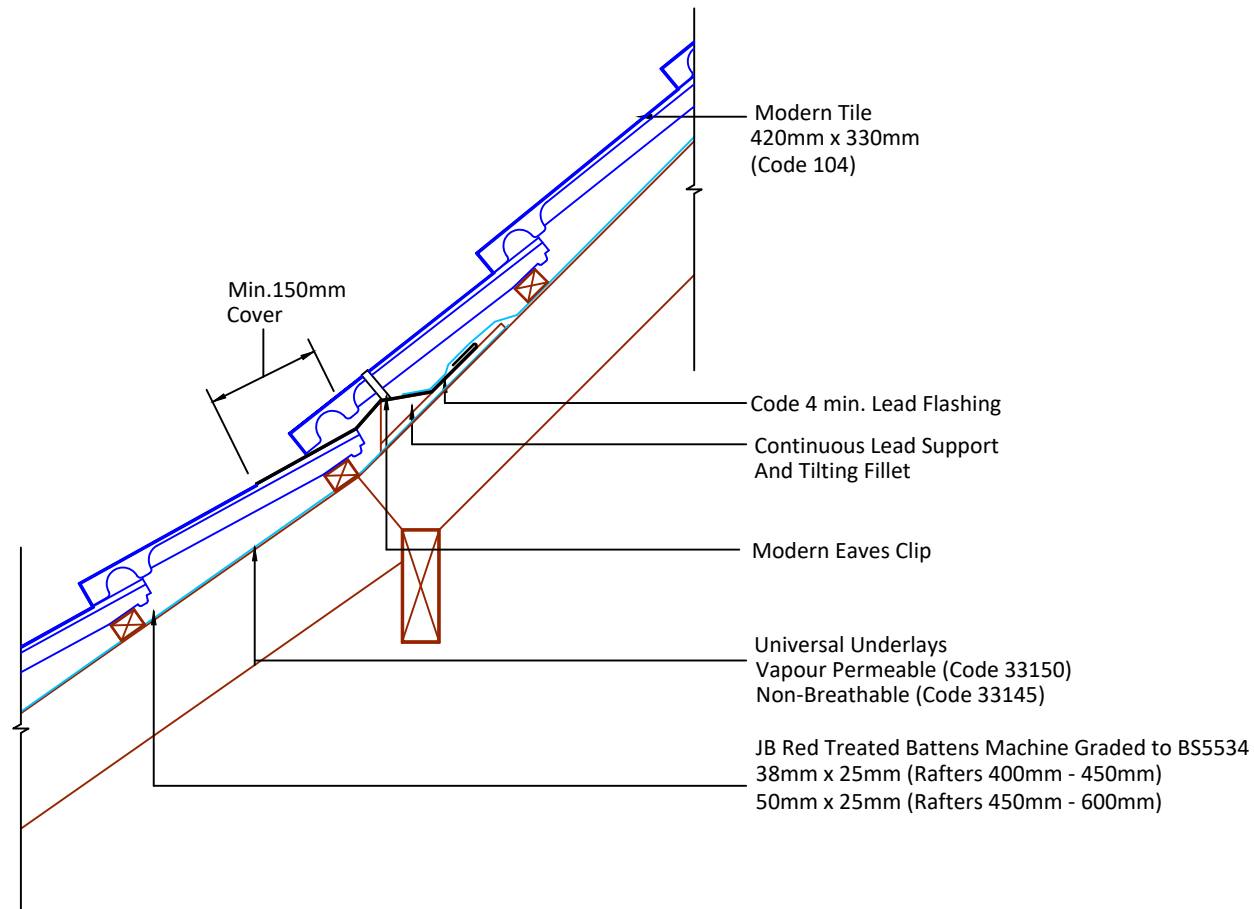

▲ Tilefix ▲ Specrite
▲ Estimator ▲ BIM

Visit marley.co.uk/technical-services
for a full suite of online tools to help with your
roof design, specification and fixing.

Feel free to talk to our experts at any time on
01283 722588.

Associated products & fixings
Modern Aluminium Nail Pack
Code 30350 (500g)

Modern SoloFix Tile Clips
Code 30440 (100 Pack)
Code 30430 (500 Pack)

Modern Verge Clip & Nail Pack
Code 30290 (50 Pack)

DRAWING NUMBER
80010435

DRAWING REVISION
A

DRAWING TITLE

Change of Roof Pitch

SCALE

1:10

Modern