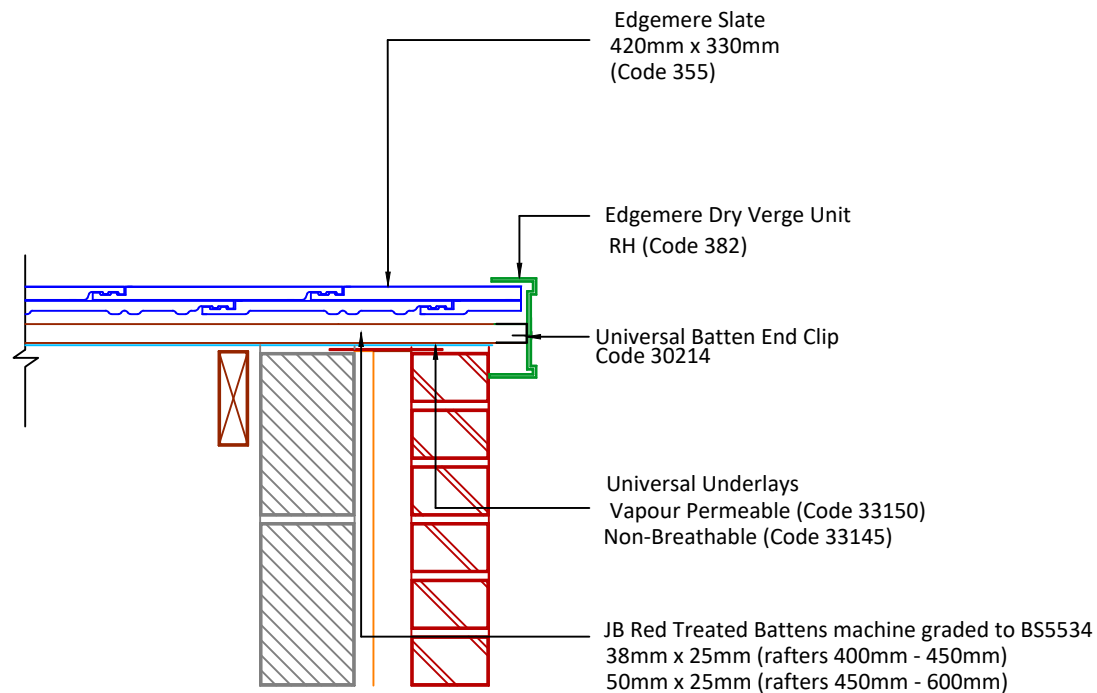

▲ Tilefix ▲ Specrite

▲ Estimator ▲ BIM

Visit marley.co.uk/technical-services for a full suite of online tools to help with your roof design, specification and fixing.

Feel free to talk to our experts at any time on 01283 722588.

Associated products & fixings

Edgemere Aluminium Nail Pack
Code 30398 (500g)

Edgemere SoloFix Tile Clips
Code 30441 (100 Pack)
Code 30431 (500 Pack)

Universal Batten End Clips
Code 30214 (56 Pack)

Edgemere Dry Verge Starter kit
Code 53830

DRAWING NUMBER
41435500

DRAWING REVISION
B

DRAWING TITLE

Edgemere Dry Verge to Brickwork - RH

SCALE

1:10

Edgemere