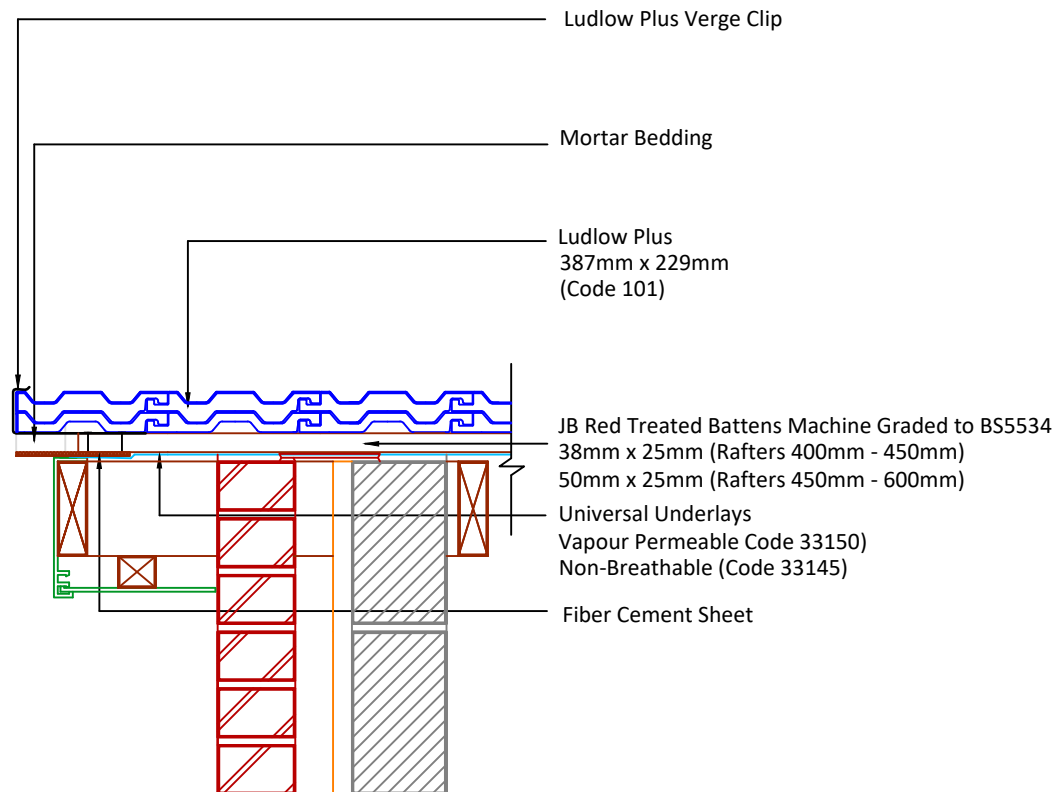

Tilefix Specrite

Estimator BIM

Visit marley.co.uk/technical-services for a full suite of online tools to help with your roof design, specification and fixing.

Feel free to talk to our experts at any time on 01283 722588.

Associated products & fixings

Ludlow Plus Aluminium Nail Pack
Code 30350 (500g)

Ludlow Plus SoloFix Tile Clips
Code 30440 (100 Pack)
Code 30430 (500 Pack)

Ludlow Plus Verge Clip & Nail Pack
Code 30290 (50 Pack)

DRAWING NUMBER
45510100

DRAWING REVISION
A

DRAWING TITLE

Mortar Bedded Verge with Nailed Fibre Cement Undercloak LH

SCALE

1:10

Ludlow
Plus