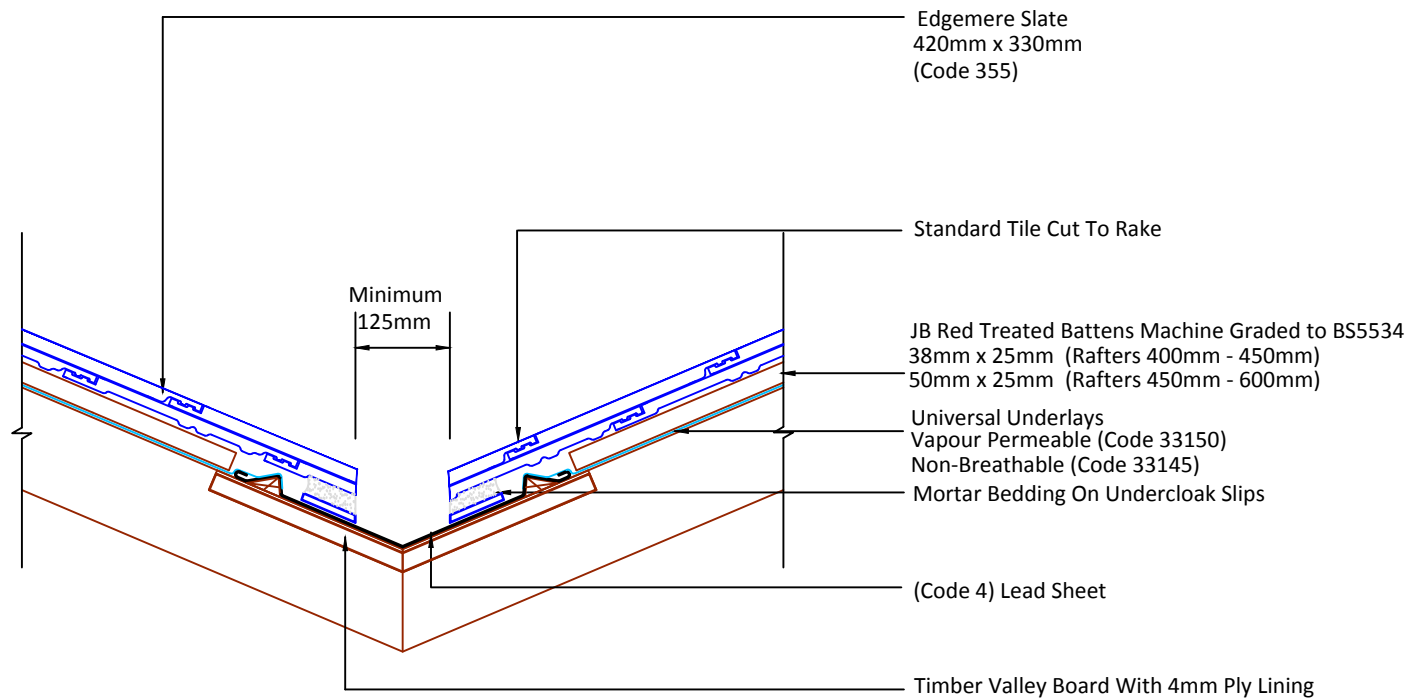

▲ Tilefix ▲ Specrite

▲ Estimator ▲ BIM

Visit marley.co.uk/technical-services for a full suite of online tools to help with your roof design, specification and fixing.

Feel free to talk to our experts at any time on 01283 722588.

Associated products & fixings
Edgemere Aluminium Nail Pack
Code 30398 (500g)

Edgemere SoloFix Tile Clips
Code 30441 (100 Pack)
Code 30431 (500 Pack)

DRAWING NUMBER
61535500

DRAWING REVISION
A

DRAWING TITLE

Lead Valley

SCALE

1:10

Edgemere