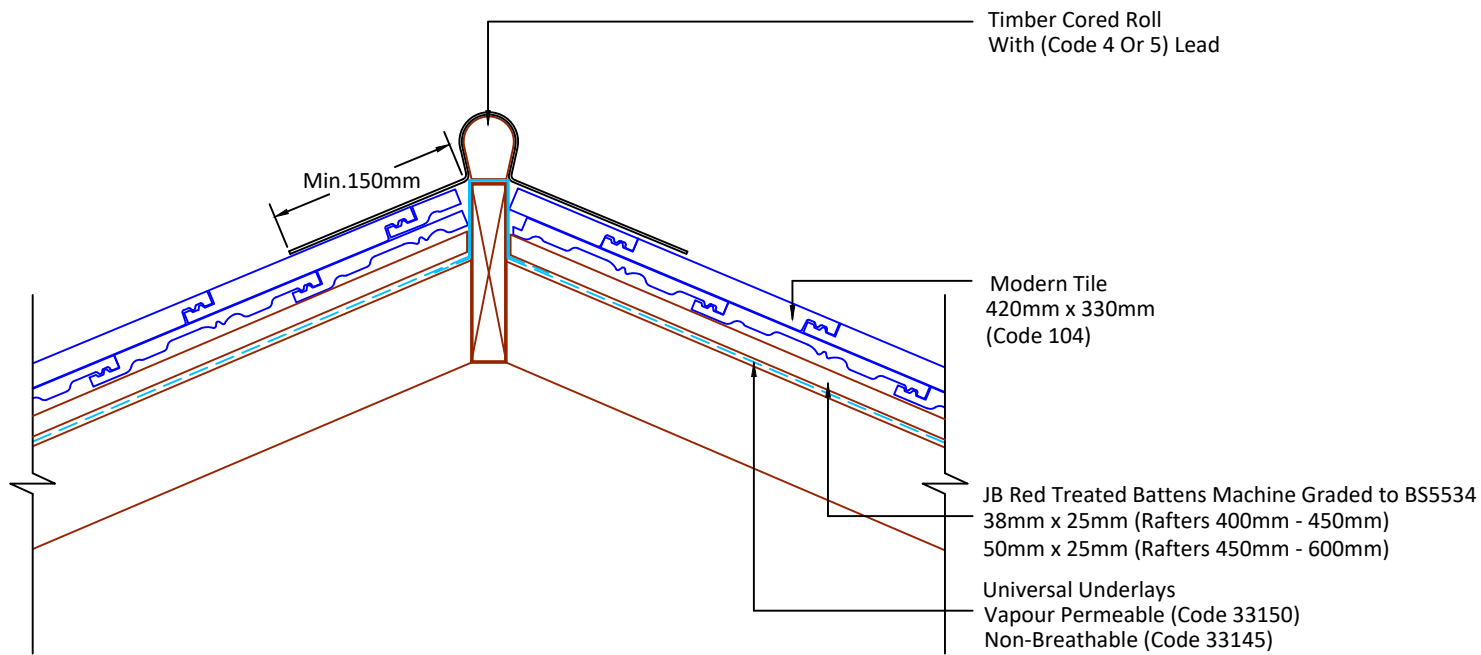

▲ Tilefix ▲ Specrite
▲ Estimator ▲ BIM

Visit marley.co.uk/technical-services
for a full suite of online tools to help with your
roof design, specification and fixing.

Feel free to talk to our experts at any time on
01283 722588.

Associated products & fixings
Modern Aluminium Nail Pack
Code 30350 (500g)

Modern SoloFix Tile Clips
Code 30440 (100 Pack)
Code 30430 (500 Pack)

DRAWING NUMBER

53510400

DRAWING REVISION

A

DRAWING TITLE

Lead Roll Hip

SCALE

1:10

Modern