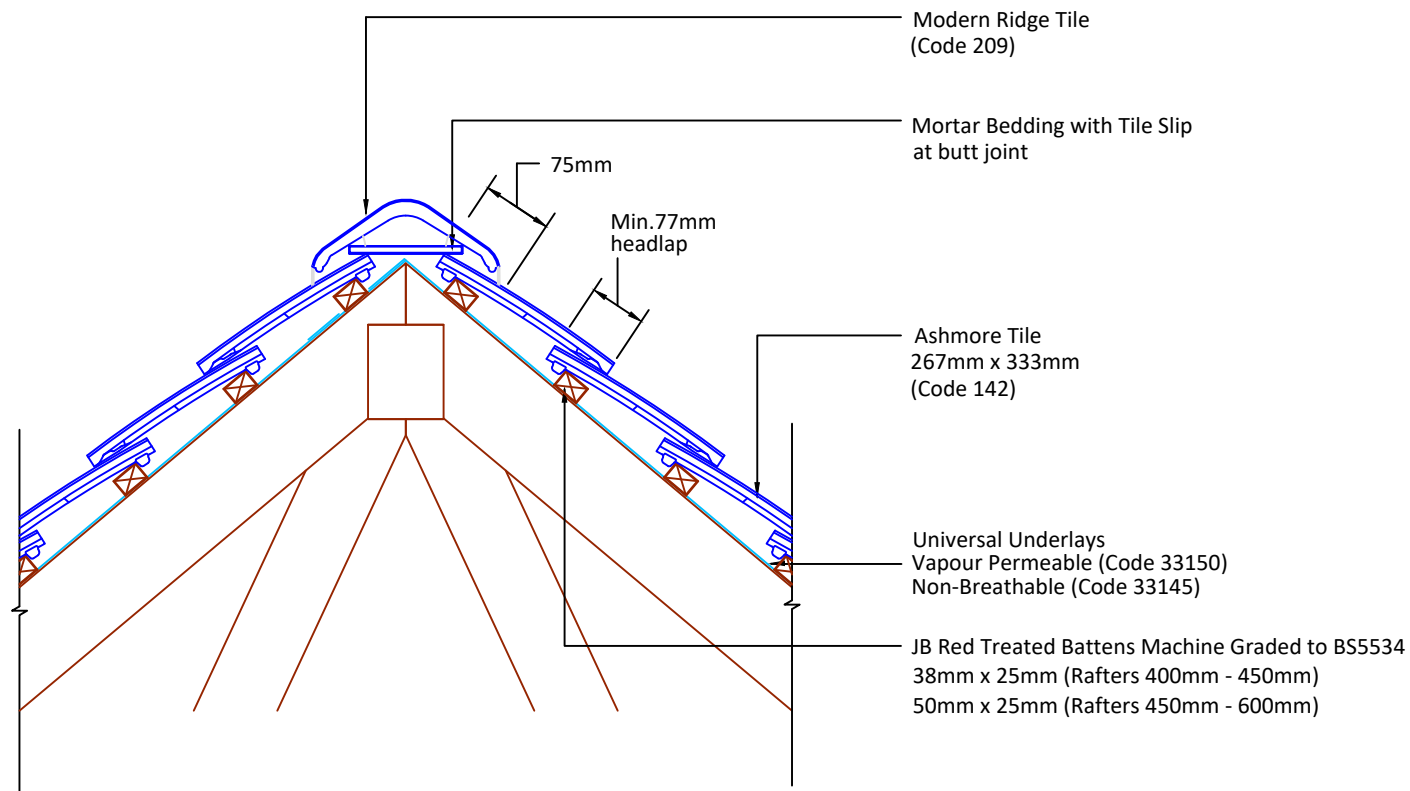

▲ Tilefix ▲ Specrite
▲ Estimator ▲ BIM

Visit marley.co.uk/technical-services for a full suite of online tools to help with your roof design, specification and fixing.

Feel free to talk to our experts at any time on 01283 722588.

Associated products & fixings

Ashmore Aluminium Nail Pack
Code 30398 (500g)

Ashmore Stainless Steel Tile Clip
Code 30130 (100 Pack)

DRAWING NUMBER
74114240

DRAWING REVISION
A

DRAWING TITLE

Mortar Bedded Ridge - Modern

SCALE

1:10

Ashmore