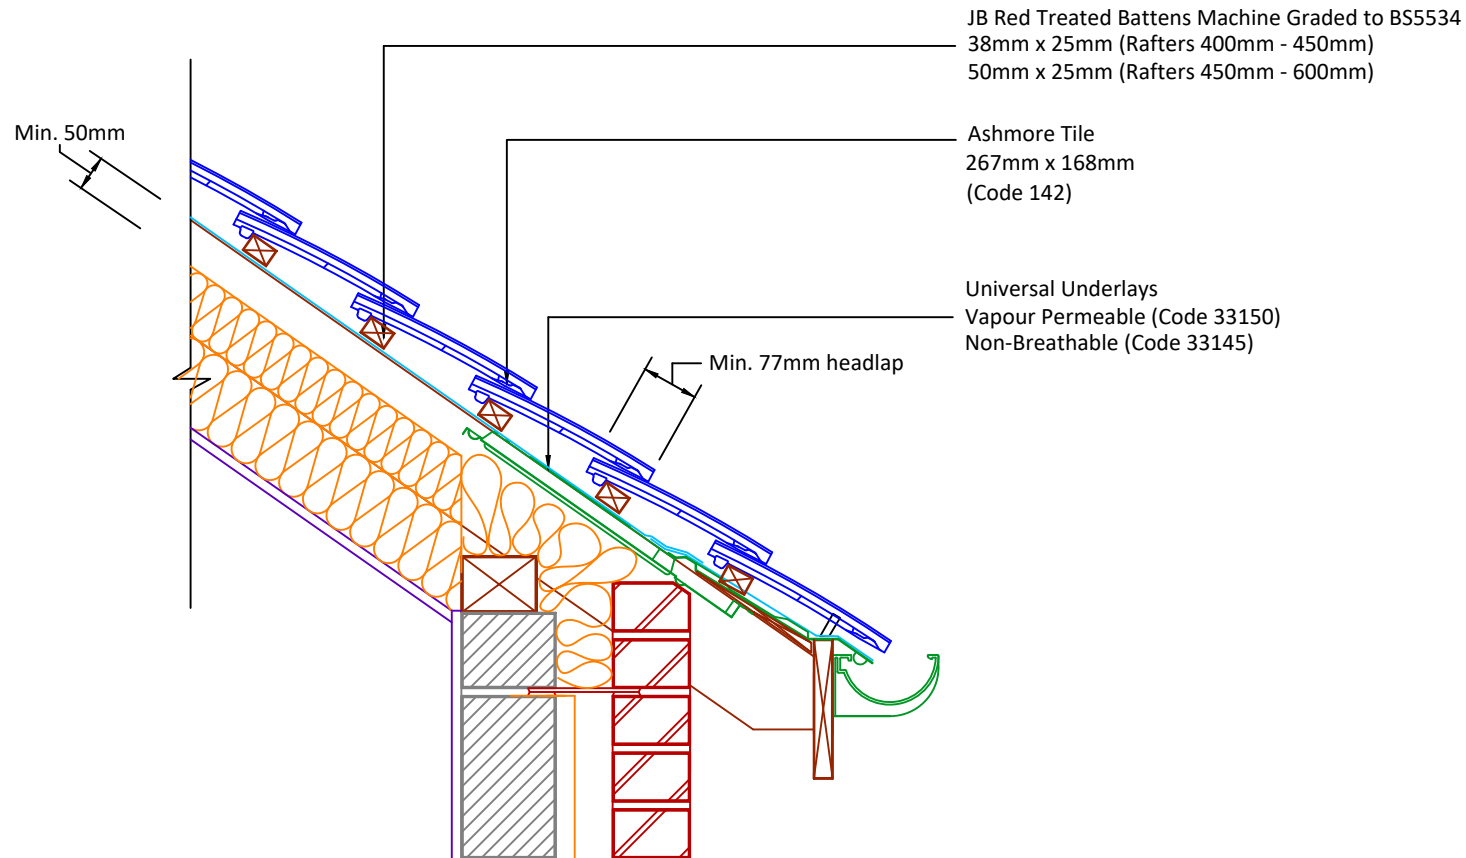

▲ Tilefix ▲ Specrite

▲ Estimator ▲ BIM

Visit marley.co.uk/technical-services for a full suite of online tools to help with your roof design, specification and fixing.

Feel free to talk to our experts at any time on 01283 722588.

Associated products & fixings

Ashmore Aluminium Nail Pack
Code 30398 (500g)

Ashmore Stainless Steel Tile Clip
Code 30130 (100 Pack)

Ashmore Eave Clip & Nail Packs
Code 30297 (100 No)

Continuous Rafter Roll (2x6 metre)
(Available for purchase separately)
Code 46323

DRAWING NUMBER
36014235

DRAWING REVISION
A

DRAWING TITLE

25mm Open Ventilated Eaves

SCALE

1:10

Ashmore