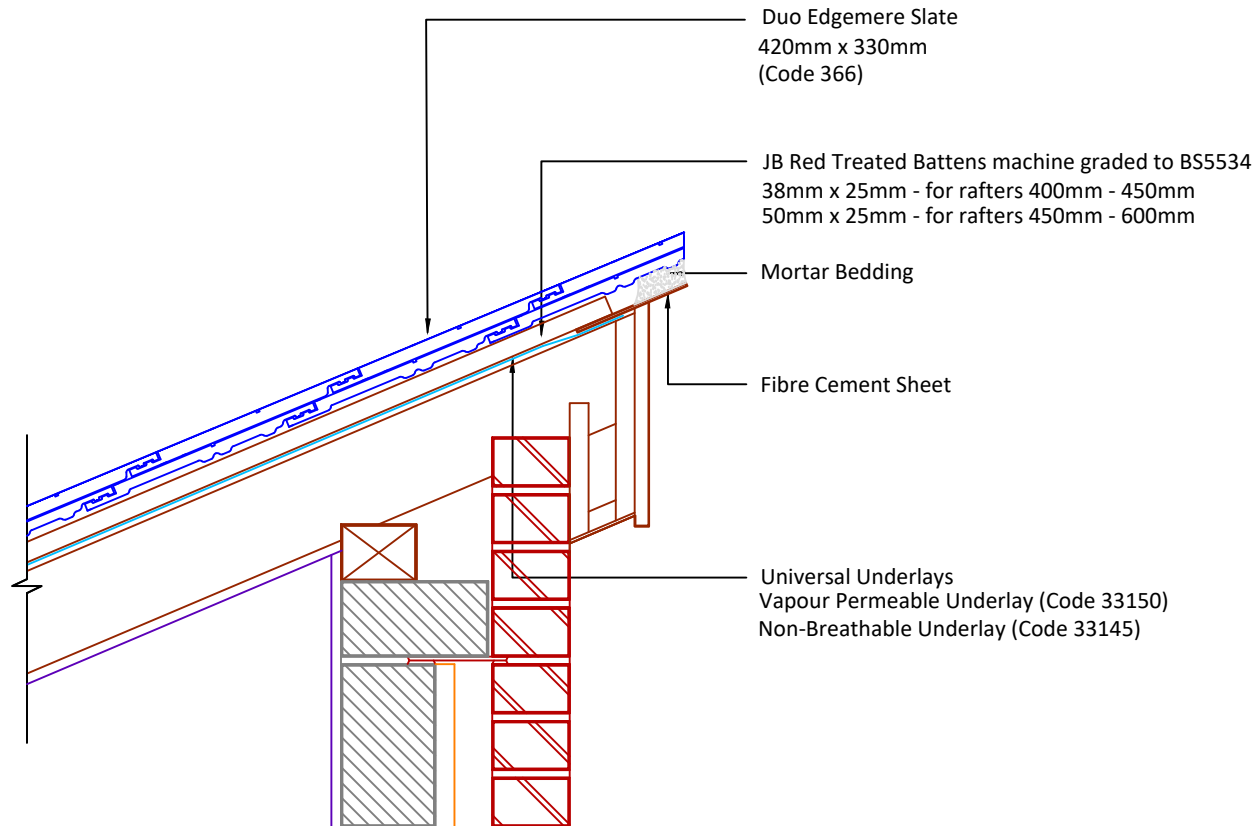

Tilefix

Specrite

Estimator

BIM

Visit [marley.co.uk/technical-services](http://marley.co.uk/technical-services) for a full suite of online tools to help with your roof design, specification and fixing.

Feel free to talk to our experts at any time on 01283 722588.

#### Associated products & fixings

Duo Edgemere Aluminium Nail Pack  
Code 30398 (500g Pack)

Duo Edgemere SoloFix Tile Clips  
Code 30441 (100 Pack)  
Code 30431 (500 Pack)

Duo Edgemere RH Verge Clip & Nail Pack  
Code 30263 (50 Pack)

Duo Edgemere LH Verge Clip & Nail Pack  
Code 30263 (50 Pack)

DRAWING NUMBER  
45436600

DRAWING REVISION  
A

DRAWING TITLE

Mortar Bedded Raking Verge with Nailed Fibre Cement Undercloak RH

SCALE

1:10

Duo-Edgemere