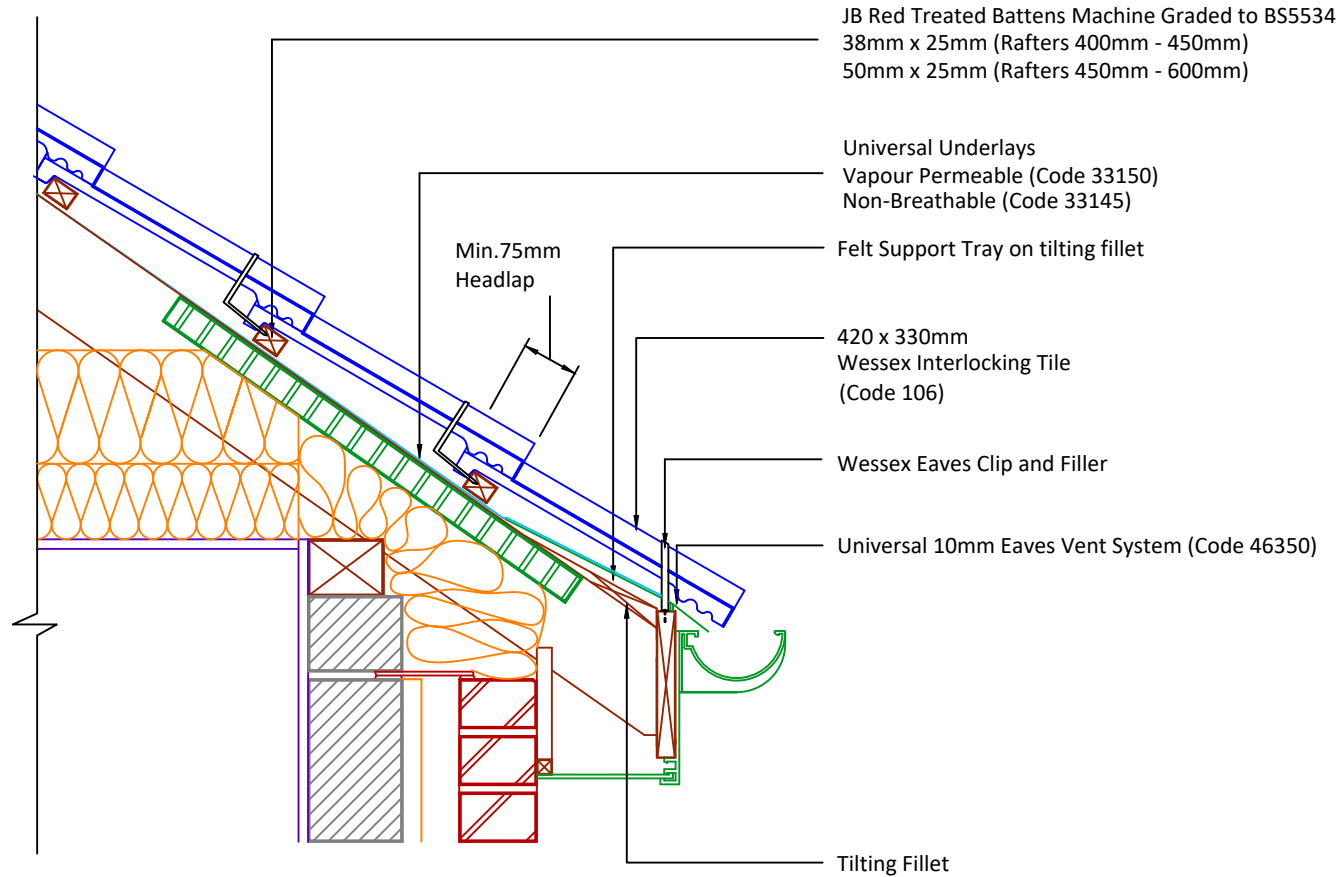

Tilefix Specrite
Estimator BIM

Visit marley.co.uk/technical-services for a full suite of online tools to help with your roof design, specification and fixing.

Feel free to talk to our experts at any time on 01283 722588.

Associated products & fixings

Wessex SoloFix Tile Clips
Code 30442 (100 Pack)
Code 30432 (500 Pack)

Wessex Eave Clip & Nail Packs
Code 30278 (100 No)

Continuous Rafter Roll (2x6 metre)
(Available for purchase separately)
Code 46323

DRAWING NUMBER

35310635

DRAWING REVISION

B

DRAWING TITLE

Fascia Ventilated Eaves 10mm - Cold Roof

SCALE

1:10