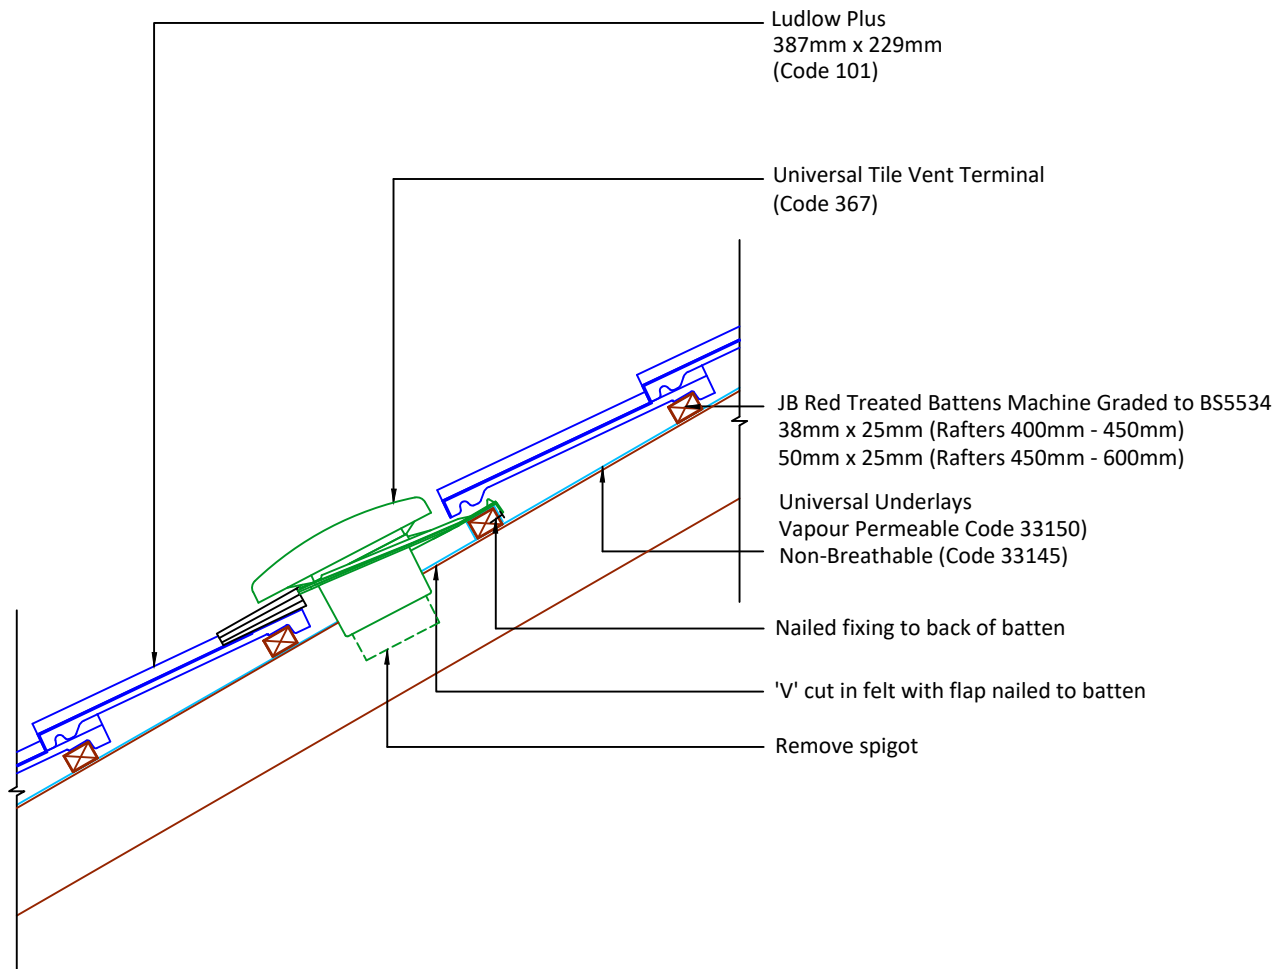

Feel free to talk to our experts at any time on 01283 722588.

Associated products & fixings

Ludlow Plus Aluminium Nail Pack  
Code 30350 (500g)

Ludlow Plus SoloFix Tile Clips  
Code 30440 (100 Pack)  
Code 30430 (500 Pack)

DRAWING NUMBER  
83010130

DRAWING REVISION  
A

DRAWING TITLE

Roof Slope Ventilator Universal Tile Vent Terminal - Cold Roof

SCALE

1:10

Ludlow  
Plus