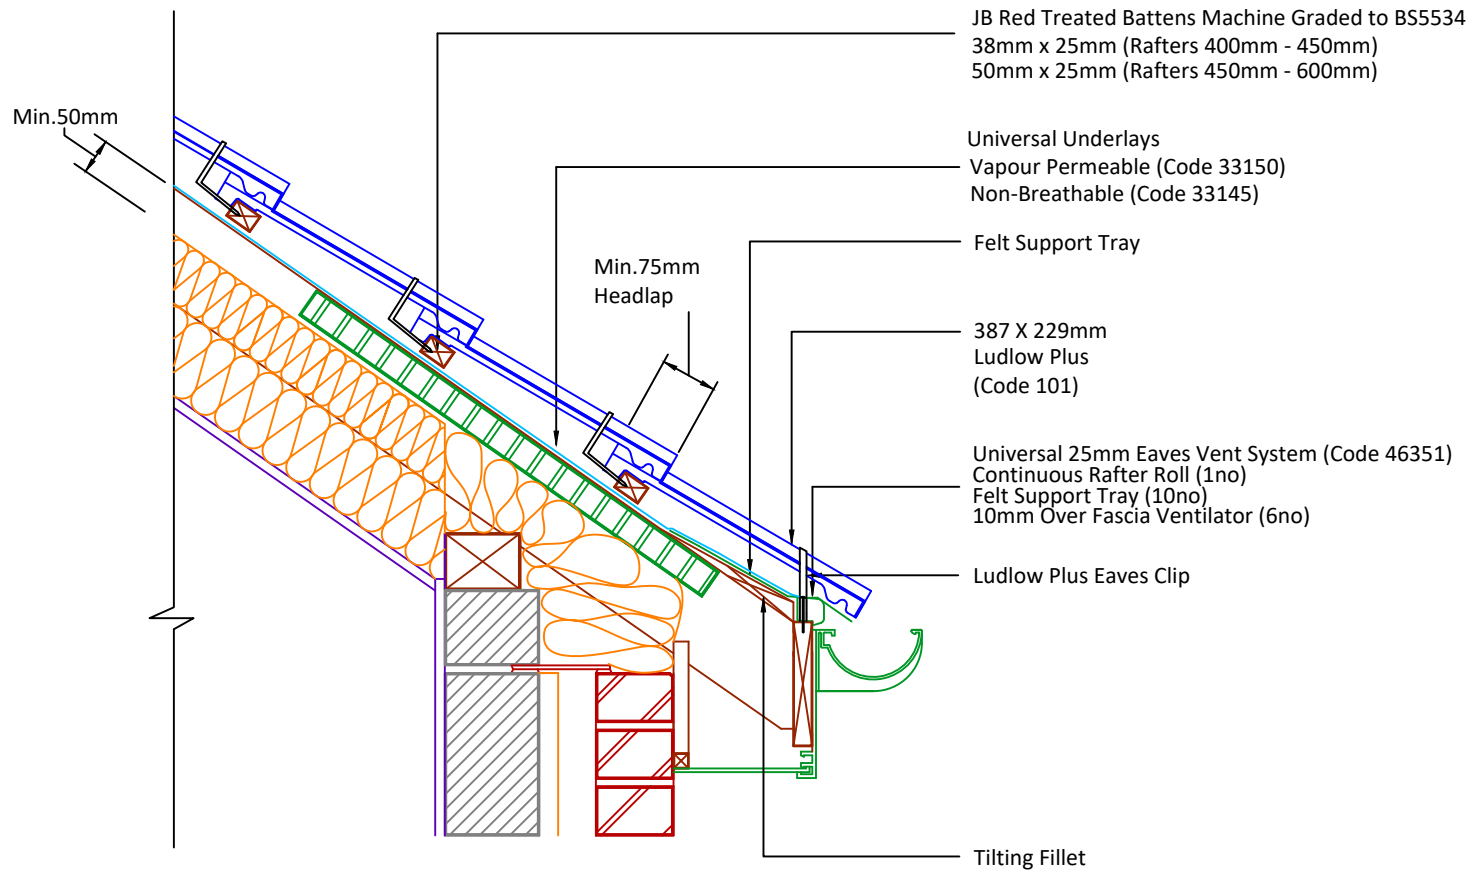

Tilefix Specrite

Estimator BIM

Visit marley.co.uk/technical-services for a full suite of online tools to help with your roof design, specification and fixing.

Feel free to talk to our experts at any time on 01283 722588.

Associated products & fixings

Ludlow Plus Aluminium Nail Pack
Code 30350 (500g)

Ludlow Plus SoloFix Tile Clips
Code 30440 (100 Pack)
Code 30430 (500 Pack)

Ludlow Plus Eave Clip & Nail Packs
Code 30277 (100 No)

Continuous Rafter Roll (2x6 metre)
(Available for purchase separately)
Code 46323

DRAWING NUMBER
35210135

DRAWING REVISION
B

DRAWING TITLE

Fascia Ventilated Eaves 25mm - Warm Roof

SCALE

1:10

Ludlow
Plus