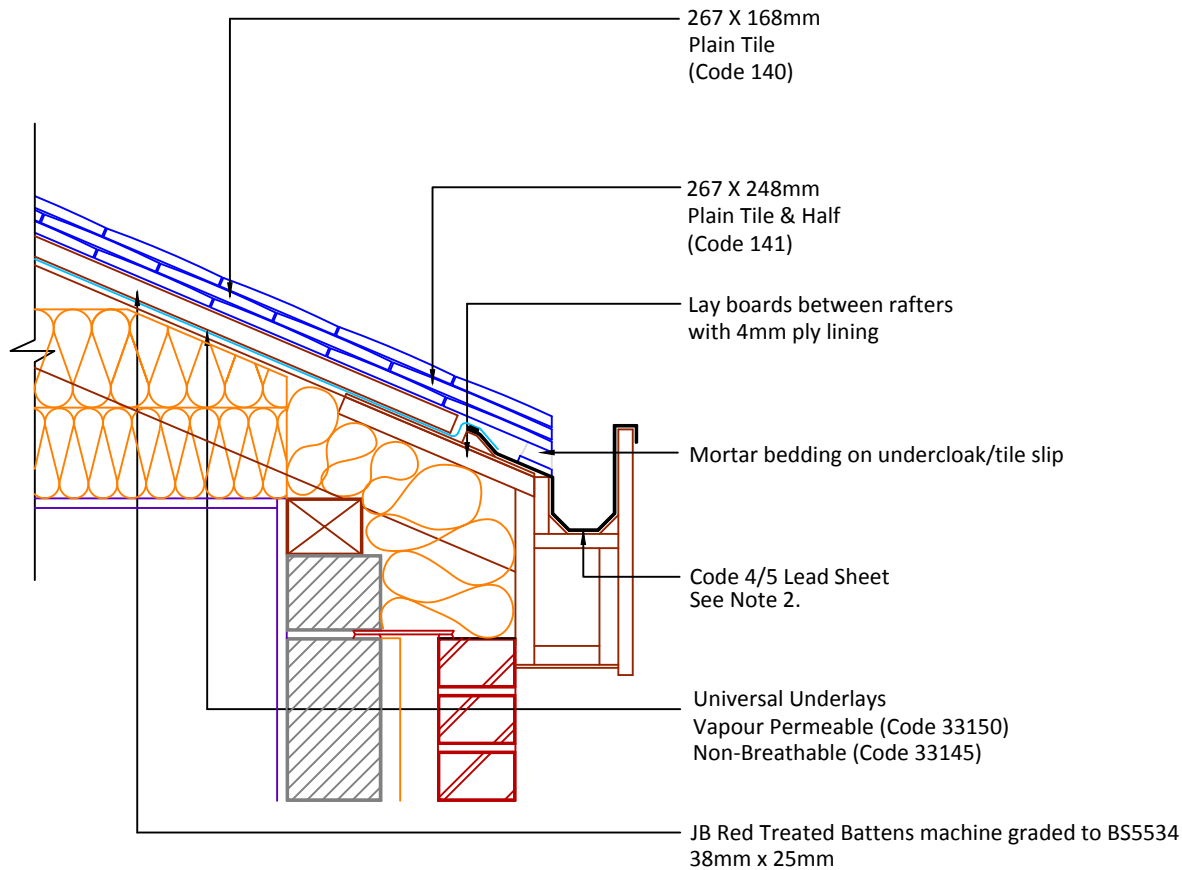

▲ Tilefix ▲ Specrite

▲ Estimator ▲ BIM

Visit marley.co.uk/technical-services for a full suite of online tools to help with your roof design, specification and fixing.

Feel free to talk to our experts at any time on 01283 722588.

Associated products & fixings

Plain Aluminium Nail Pack
Code 30348 (500g)

Continuous Rafter Roll (2 x 6m)
purchased separately
(Code 46323)

DRAWING NUMBER

37614000

DRAWING REVISION

A

DRAWING TITLE

Unventilated Raking Eaves - RH

SCALE

1:10

Plain