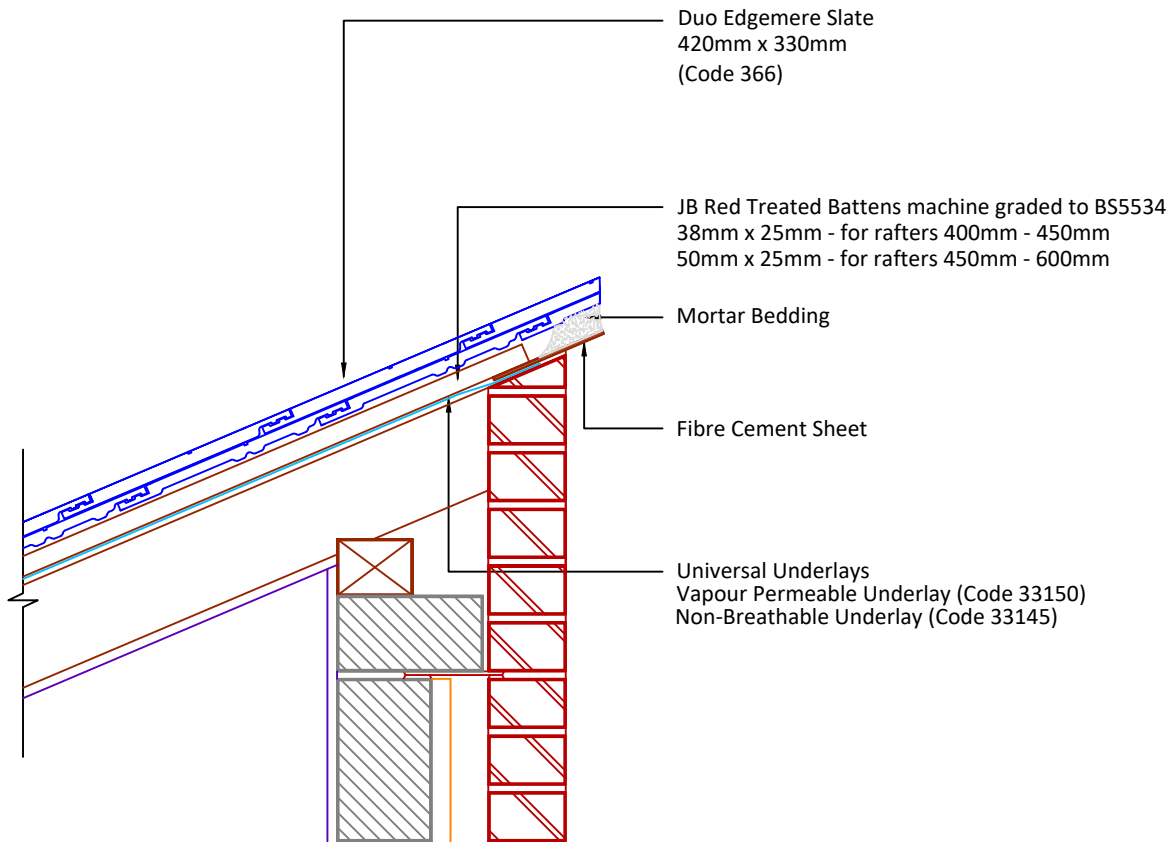

Tilefix Specrite
Estimator BIM

Visit marley.co.uk/technical-services
for a full suite of online tools to help with your
roof design, specification and fixing.

Feel free to talk to our experts at any time on
01283 722588.

Associated products & fixings

Duo Edgemere Aluminium Nail
Pack
Code 30398 (500g Pack)

Duo Edgemere SoloFix Tile Clips
Code 30441 (100 Pack)
Code 30431 (500 Pack)

Duo Edgemere RH Verge Clip &
Nail Pack
Code 30263 (50 Pack)

Duo Edgemere LH Verge Clip &
Nail Pack
Code 30263 (50 Pack)

DRAWING NUMBER

44436600

DRAWING REVISION

A

DRAWING TITLE

Mortar Bedded Raking Verge with Bedded Fibre Cement Undercloak -RH

SCALE